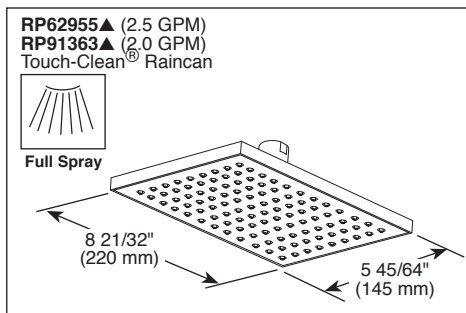

▲ Designate Proper Finish Suffix

Delta reserves the right (1) to make changes in specifications and materials, and (2) to change or discontinue models, both without notice or obligation. Dimensions are for reference only. See current full-line price book or www.deltafaucet.com for finish options and product availability.