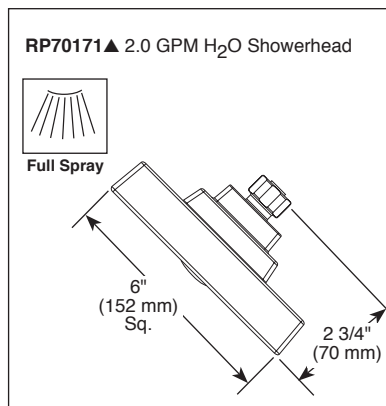

▲ Designate Proper Finish Suffix

Delta reserves the right (1) to make changes in specifications and materials, and (2) to change or discontinue models, both without notice or obligation. Dimensions are for reference only. See current full-line price book or www.deltafaucet.com for finish options and product availability.