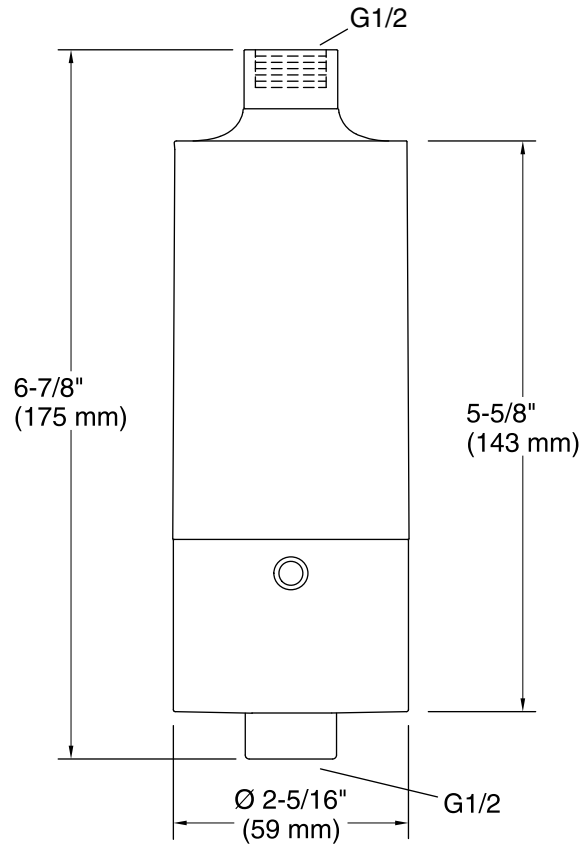

Technical Information

All product dimensions are nominal.

Drain included: No

Notes

Install this product according to the installation instructions.

Replace filter cartridge every 6 months.