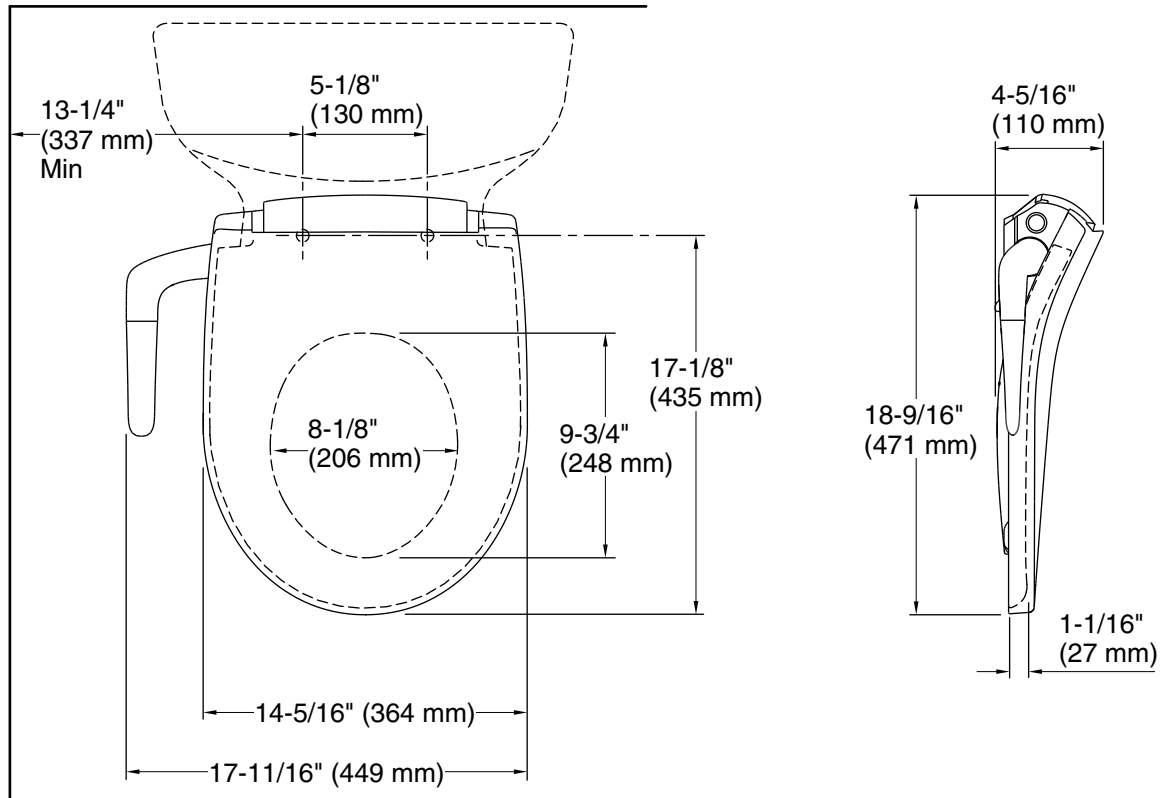

Puretide™ Quiet-Close™

Round-front manual cleansing toilet seat
K-76923

Features

- Single wand provides ambient-water cleansing.
- Adjust water spray position and pressure using the convenient side handle.
- Self-cleaning wand automatically rinses after each use.
- Integrated handle allows user to easily raise and lower the ring.
- Quiet-Close™ functionality to prevent seat from slamming.
- Quick-Release™ functionality allows the seat to be removed quickly for easy cleaning.
- Quick-Attach® hardware for fast and secure installation.
- Grip-Tight bumpers hold seat firmly in place.
- Ergonomically contoured seat for user comfort.

Material

- Plastic.

Installation

- Fits most round-front toilets.
- Requires connection to toilet water supply line. All hoses and connections are included.

Codes/Standards

None Applicable

KOHLER® One-Year Limited Warranty

See website for detailed warranty information.

Available Colors/Finishes

Color tiles intended for reference only.

Color	Code	Description
	0	White
	96	Biscuit

Technical Information

All product dimensions are nominal.

Seat shape type: Round-front

Seat front type: Closed-front

Notes

Install this product according to the installation guide.