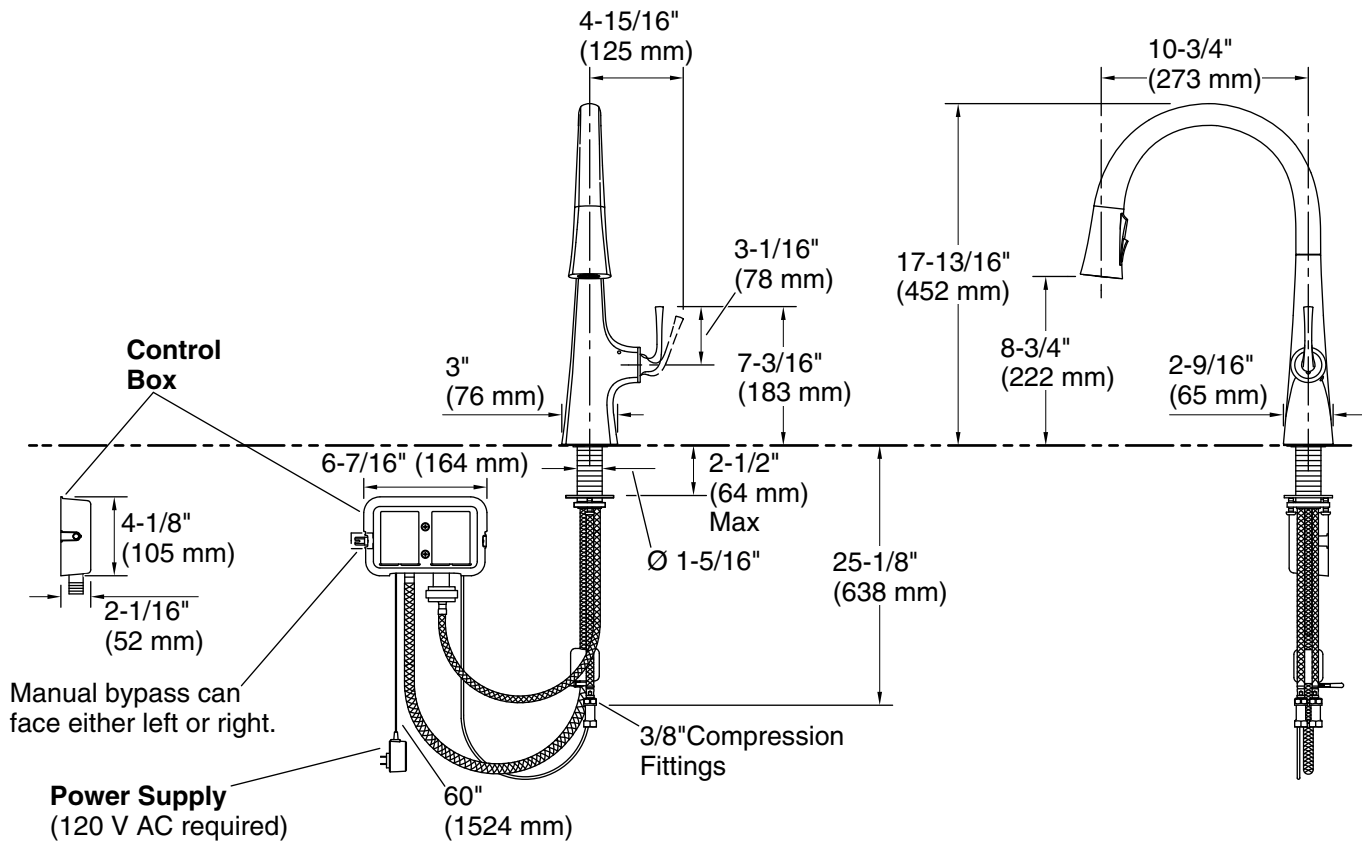

Technical Information

All product dimensions are nominal.

Power source: Plug - AC, not included

Drain included: No

Spout:

Spout reach: 10-3/4" (273 mm)

Notes

Install this product according to the installation instructions.

ADA complaint for faucet handles only.

ADA, CSA B651 compliant when installed to the specific requirements of these regulations.