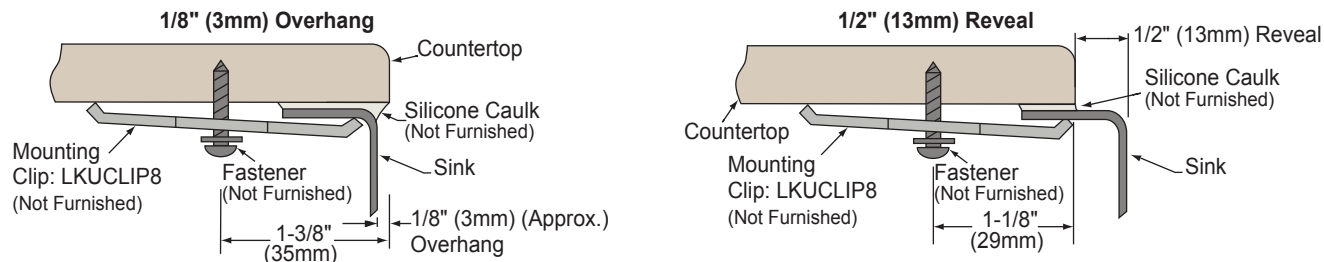

ELKAY[®]

SPECIFICATIONS

The Mystic[®] and Asana[®] Undermount Single Bowl Sinks Models ELUH9, ELUH12, ELUH16, ELUH12FB, ELUH16FB; ELUH12LV and ELUH16LV Lavatory with Overflows

SINK DIMENSIONS*

Model Number	Outside Diameter	Inside Diameter	Depth	Drain Opening	Cutout in Countertop	Minimum Cabinet Size	Includes Overflow Assembly
	A	B	C				
ELUH9	11 ³ / ₈ (289mm)	9 (229mm)	4 ³ / ₄ (121mm)	2 (51mm)	See Template*	15 (381mm)	No
ELUH12	14 ³ / ₈ (365mm)	12 (305mm)	6 (152mm)	2 (51mm)		18 (457mm)	No
ELUH12FB	14 ³ / ₈ (365mm)	12 (305mm)	6 (152mm)	3 ¹ / ₂ (89mm)		18 (457mm)	No
ELUH12LV	14 ³ / ₈ (365mm)	12 (305mm)	6 (152mm)	1 ¹ / ₂ (38mm)		18 (457mm)	Yes
ELUH16	18 ³ / ₈ (467mm)	16 (406mm)	8 (203mm)	2 (51mm)		24 (610mm)	No
ELUH16FB	18 ³ / ₈ (467mm)	16 (406mm)	8 (203mm)	3 ¹ / ₂ (89mm)		24 (610mm)	No
ELUH16LV	18 ³ / ₈ (467mm)	16 (406mm)	8 (203mm)	1 ¹ / ₂ (38mm)		24 (610mm)	Yes

*Length is left to right. Width is front to back.

**Template #1000001397(ELUH9), #1000000596(ELUH12) or #1000001418(ELUH16) is packed with every sink.

Installation Profile

In keeping with our policy of continuing product improvement, Elkay reserves the right to change product specifications without notice. Please visit elkay.com for the most current version of Elkay product specification sheets.