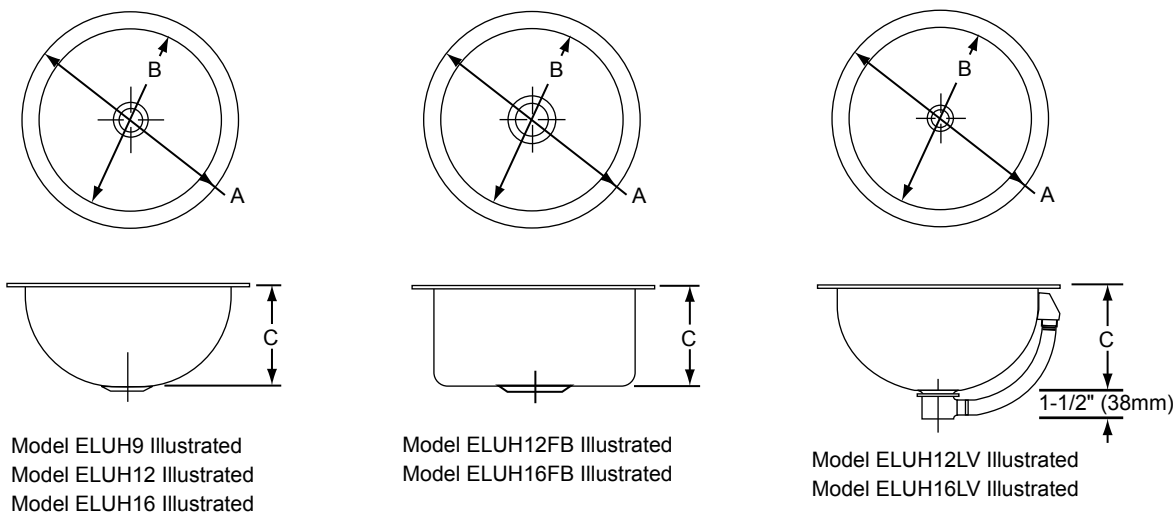

ELKAY[®]

SPECIFICATIONS

The Mystic[®] and Asana[®] Undermount Single Bowl Sinks Models ELUH9, ELUH12, ELUH16, ELUH12FB, ELUH16FB; ELUH12LV and ELUH16LV Lavatory with Overflows

SINK DIMENSIONS*

Model Number	Outside Diameter	Inside Diameter	Depth	Drain Opening	Cutout in Countertop	Minimum Cabinet Size	Includes Overflow Assembly
	A	B	C				
ELUH9	11 ³ / ₈ (289mm)	9 (229mm)	4 ³ / ₄ (121mm)	2 (51mm)	See Template*	15 (381mm)	No
ELUH12	14 ³ / ₈ (365mm)	12 (305mm)	6 (152mm)	2 (51mm)		18 (457mm)	No
ELUH12FB	14 ³ / ₈ (365mm)	12 (305mm)	6 (152mm)	3 ¹ / ₂ (89mm)		18 (457mm)	No
ELUH12LV	14 ³ / ₈ (365mm)	12 (305mm)	6 (152mm)	1 ¹ / ₂ (38mm)		18 (457mm)	Yes
ELUH16	18 ³ / ₈ (467mm)	16 (406mm)	8 (203mm)	2 (51mm)		24 (610mm)	No
ELUH16FB	18 ³ / ₈ (467mm)	16 (406mm)	8 (203mm)	3 ¹ / ₂ (89mm)		24 (610mm)	No
ELUH16LV	18 ³ / ₈ (467mm)	16 (406mm)	8 (203mm)	1 ¹ / ₂ (38mm)		24 (610mm)	Yes

*Length is left to right. Width is front to back.

**Template #1000001397(ELUH9), #1000000596(ELUH12) or #1000001418(ELUH16) is packed with every sink.

Installation Profile

In keeping with our policy of continuing product improvement, Elkay reserves the right to change product specifications without notice. Please visit elkay.com for the most current version of Elkay product specification sheets.