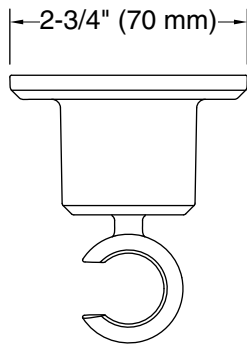

Features

- For use with a handshower and hose (sold separately)
- Handshower holder fits most handshowers
- Handshower holder pivots and rotates to position handshower at desired angle
- Part of the Occasion bathroom faucet and accessory collection

Technical Information

All product dimensions are nominal.

Drain included: No