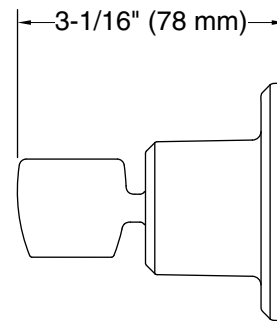

Features

- For use with a handshower and hose (sold separately)
- Handshower holder fits most handshowers
- Handshower holder pivots and rotates to position handshower at desired angle
- Part of the Occasion bathroom faucet and accessory collection

Technical Information

All product dimensions are nominal.

Drain included: No