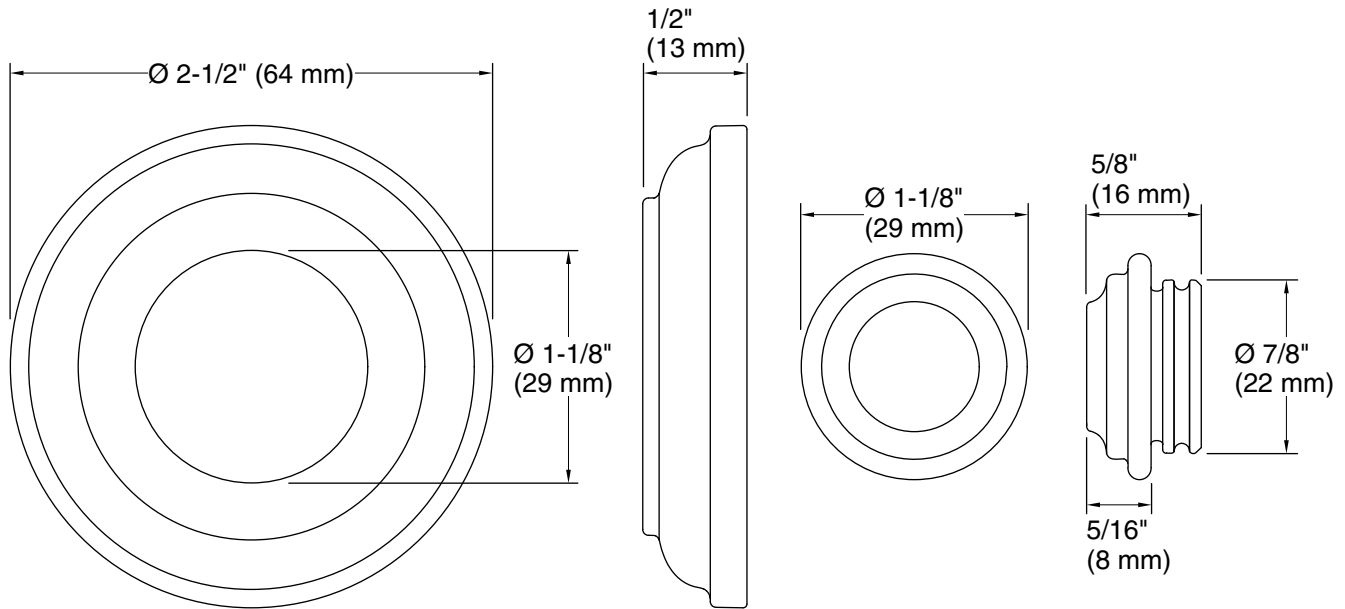

Technical Information

All product dimensions are nominal.

Drain included: No

Notes

Install this product according to the installation guide.