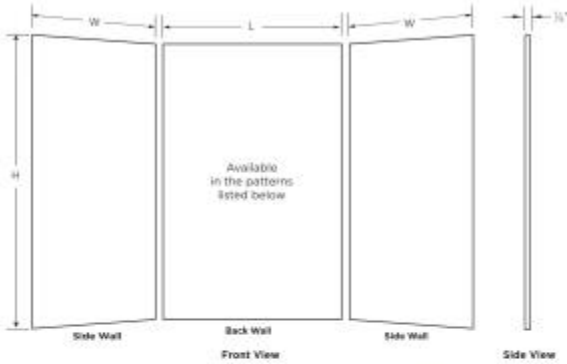

SK-366072 36 x 60 x 72 Swanstone® Smooth Glue up Tub Wall Kit

Model number:

SK366072.013

Dimensions: 36" x 60" x 72"

Installation: Glue up

Material: Swanstone®

3 PIECE WALL KIT

Builder Specification Drawing