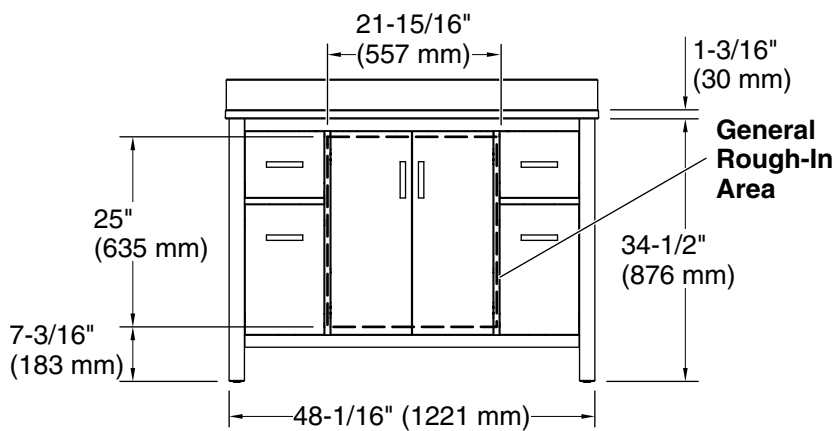

Features

- Set includes cabinet, precut quartz vanity top, backsplash, sink, cabinet hardware
- Four full-extension 17" (432 mm) drawers with soft-close side-mount slides
- Three-way adjustable slow-close door hinges for easy cabinet access
- 20" (508 mm) cabinet interior provides ample storage space
- Finish-matched cabinet interior offers generous clearance for plumbing
- Vanity top has 8" (203 mm) widespread faucet holes; requires deck-mount faucet (sold separately)
- Brushed Nickel hardware included on White, Atmos Grey, and Carbon Oak vanities, and Matte Black hardware on Light Oak vanities.

Technical Information

All product dimensions are nominal.

Notes

Install this product according to the installation instructions.

Select the type of fastener based upon the wall material. Two 250 lb (113.4 kg) minimum load bearing fasteners are recommended.