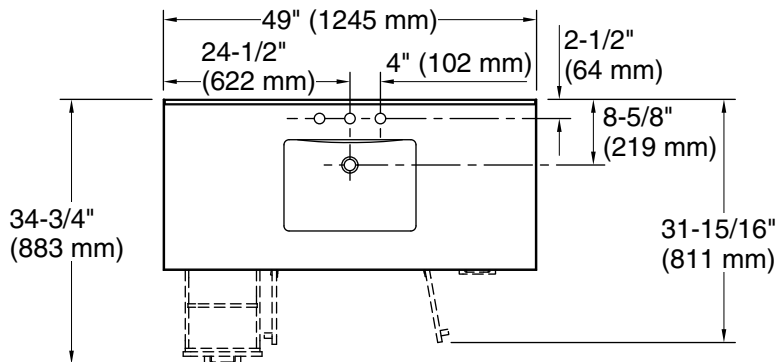

Features

- Set includes cabinet, precut quartz vanity top, backsplash, sink, cabinet hardware
- Four full-extension 17" (432 mm) drawers with soft-close side-mount slides
- Three-way adjustable slow-close door hinges for easy cabinet access
- 20" (508 mm) cabinet interior provides ample storage space
- Finish-matched cabinet interior offers generous clearance for plumbing
- Vanity top has 8" (203 mm) widespread faucet holes; requires deck-mount faucet (sold separately)
- Brushed Nickel hardware included on White, Atmos Grey, and Carbon Oak vanities, and Matte Black hardware on Light Oak vanities.

Technical Information

All product dimensions are nominal.

Notes

Install this product according to the installation instructions.

Select the type of fastener based upon the wall material. Two 250 lb (113.4 kg) minimum load bearing fasteners are recommended.