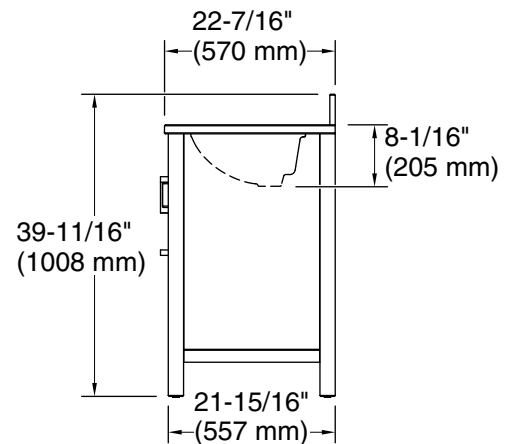

Features

- Set includes cabinet, precut quartz vanity top, backsplash, sink, cabinet hardware
- Four full-extension 17" (432 mm) drawers with soft-close side-mount slides
- Three-way adjustable slow-close door hinges for easy cabinet access
- 20" (508 mm) cabinet interior provides ample storage space
- Finish-matched cabinet interior offers generous clearance for plumbing
- Vanity top has 8" (203 mm) widespread faucet holes; requires deck-mount faucet (sold separately)
- Brushed Nickel hardware included on White, Atmos Grey, and Carbon Oak vanities, and Matte Black hardware on Light Oak vanities.

Technical Information

All product dimensions are nominal.

Notes

Install this product according to the installation instructions.

Select the type of fastener based upon the wall material. Two 250 lb (113.4 kg) minimum load bearing fasteners are recommended.