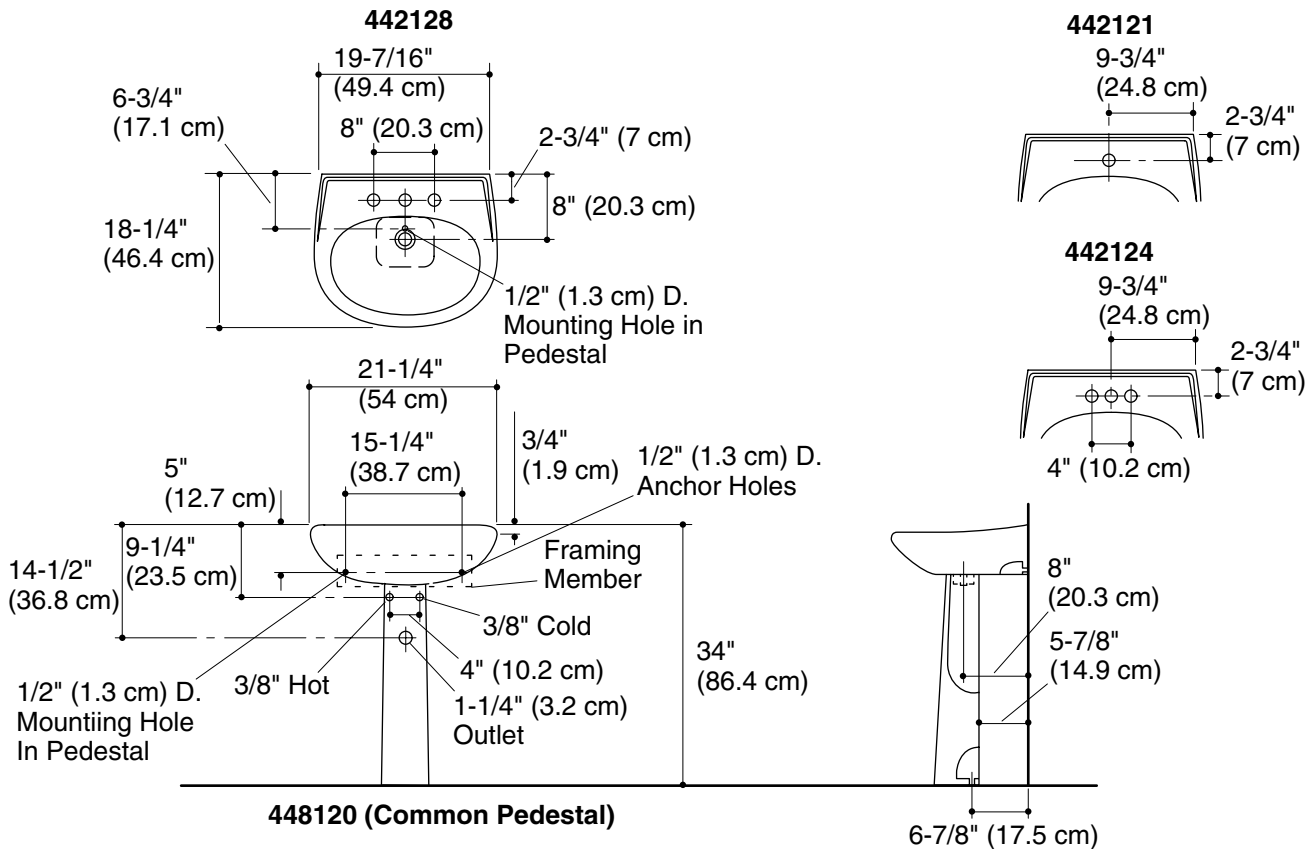

SACRAMENTO™

Technical Information

Fixture*:		basin area	water depth
Lavatory		18-1/4" (46.4 cm) x 11-5/8" (29.5 cm)	4" (10.2 cm)
Drain hole	1-3/4" (4.4 cm) D.		

Holes	442128	442124	442121
Spout	1-3/8" (3.5 cm) D.	1-1/4" (3.2 cm) D.	1-3/8" (3.5 cm) D.
Faucet	1-3/8" (3.5 cm) D.	1-1/4" (3.2 cm) D.	NA

Included components:	
Pedestal accessory pack	52204
Rubber pads	63069

Product Diagram