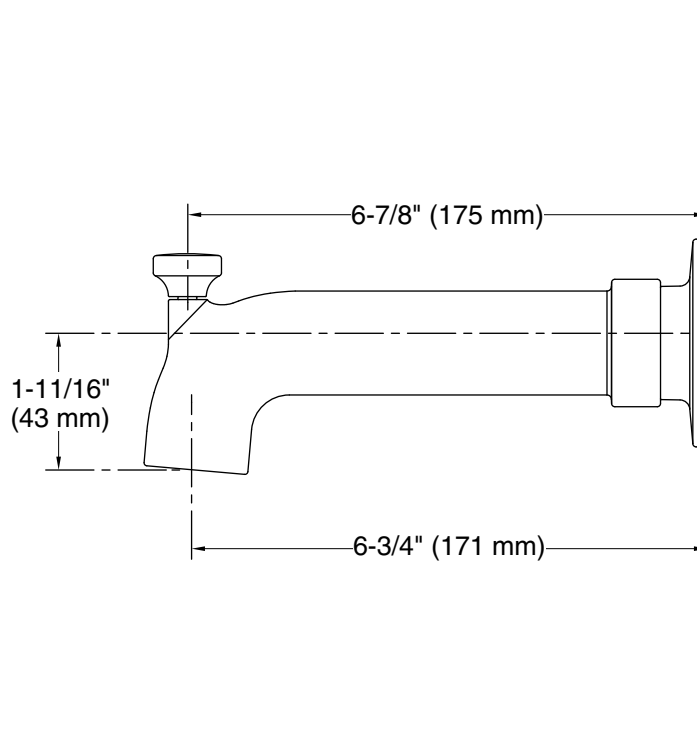

Features

- Designed in collaboration with Studio McGee
- Diverter spout with slip-fit connection
- 6-3/4" (171 mm) spout reach
- 1-1/4" (31.8 mm) max hole diameter
- Coordinates with other products in the Castia collection

Material

- Premium metal construction for durability and reliability
- KOHLER® finishes resist corrosion and tarnishing

Installation

- Wall-mount

Recommended Products/Accessories

- K-35925 18" towel bar
- K-35926 24" towel bar
- K-35927 Double robe hook
- K-35928 Towel ring
- K-35929 Toilet paper holder

Technical Information

All product dimensions are nominal.

Drain included: No

Notes

Install this product according to the installation instructions.