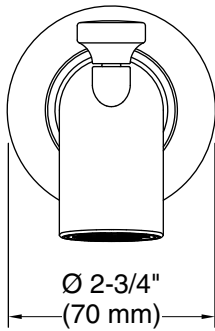

Technical Information

All product dimensions are nominal.

Drain included: No

Notes

Install this product according to the installation instructions.