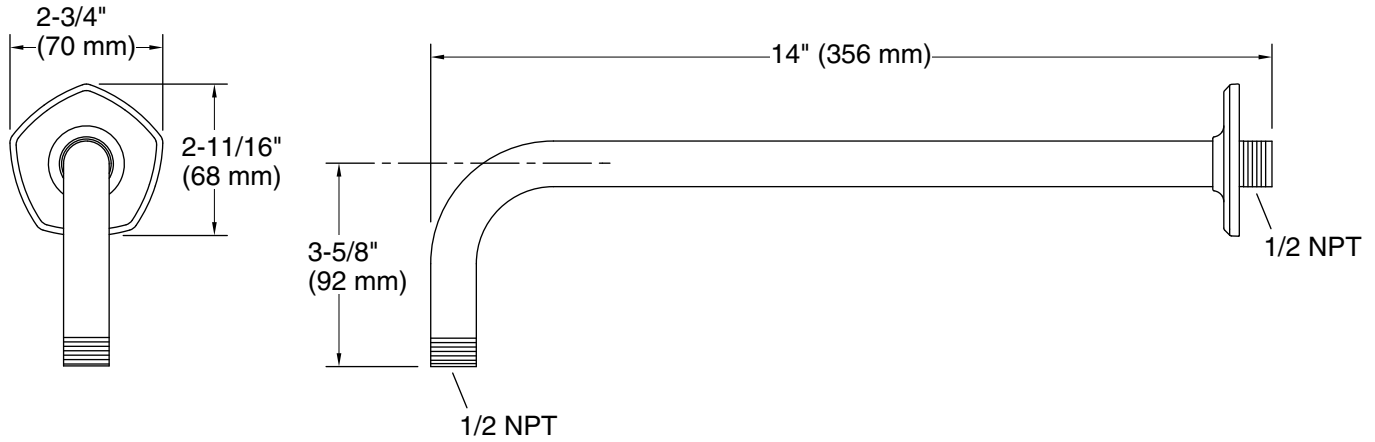

Features

- 15" (381 mm) x 2-3/4" (70 mm) x 2-3/4" (70 mm)
- Part of the Occasion bathroom faucet and accessory collection

Material

- Durable metal construction
- KOHLER® finishes resist corrosion and tarnishing

Installation

- 1/2 -14 NPT connection
- Wall-mount

Recommended Products/Accessories

K-23723 Faucet cleaner

Codes/Standards

None Applicable

KOHLER® Faucet Lifetime Limited Warranty

See website for detailed warranty information.

Technical Information

All product dimensions are nominal.