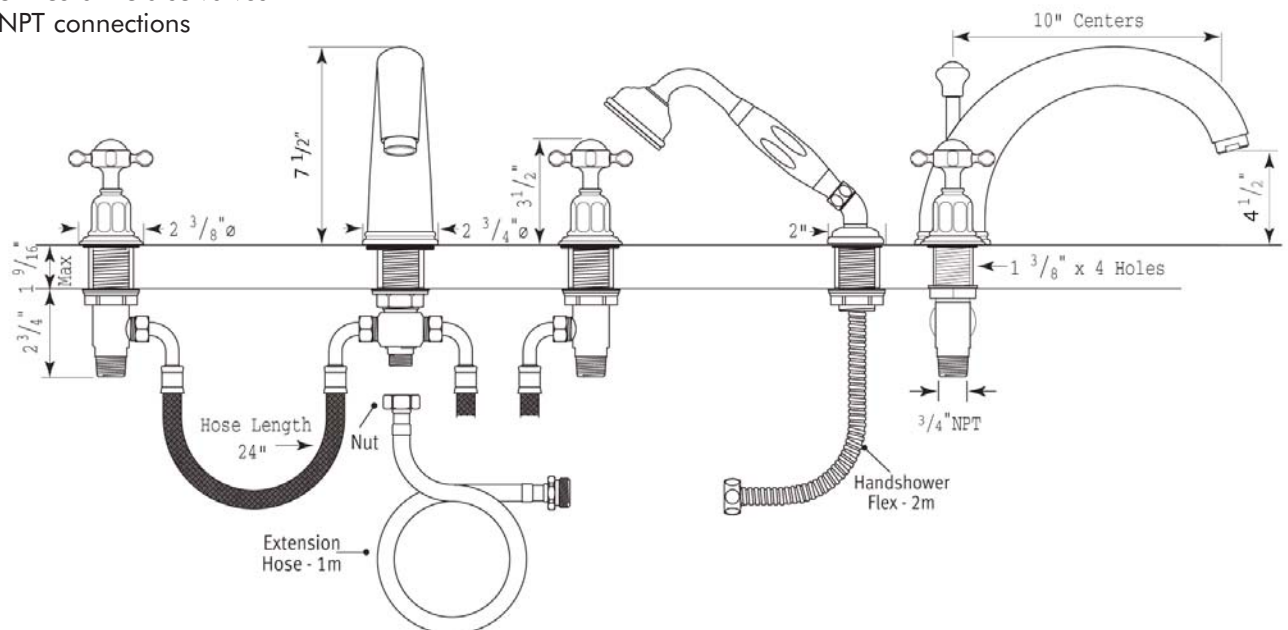

WARRANTY

- Limited Lifetime