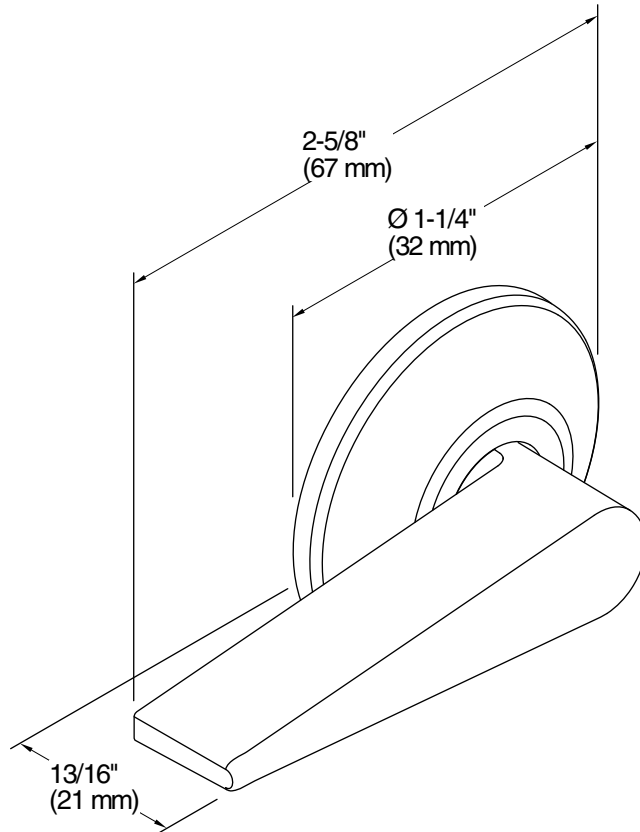

Technical Information

All product dimensions are nominal.

Material: Zinc, Stainless Steel