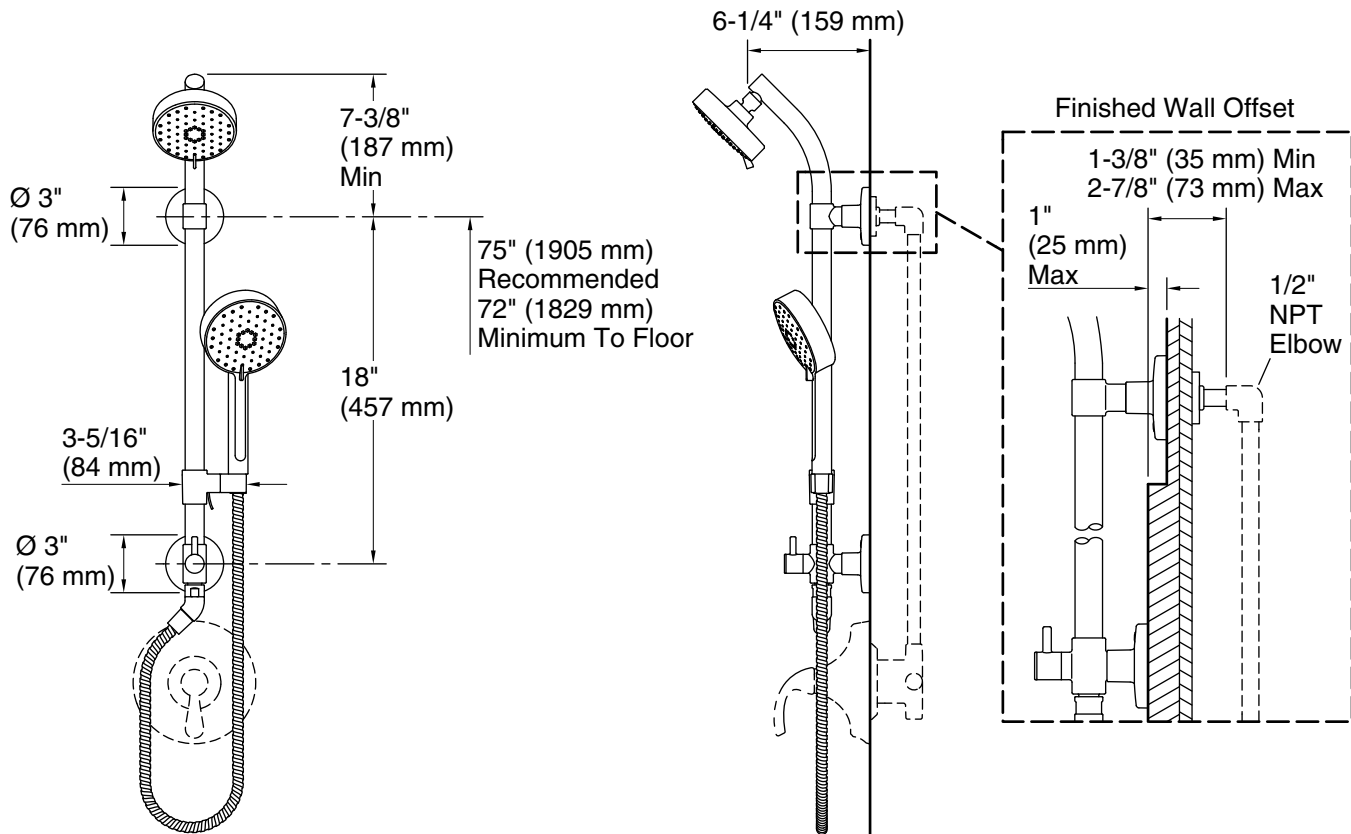

Technical Information

All product dimensions are nominal.

Drain included: No

Showerhead/Body Spray:

Rated maximum flow: 1.75 gal/min (6.6 l/min)

Notes

Install this product according to the installation instructions.

IMPORTANT! The sidebar must be mounted to stud framing at both the top and bottom mounting locations. Do not use or depend on plastic wall anchors to attach the sidebar.

Plumbing codes may require that an atmospheric vacuum breaker be installed in-line to handshowers. Consult with local codes.

ADA, OBC compliant when installed to the specific requirements of these regulations.