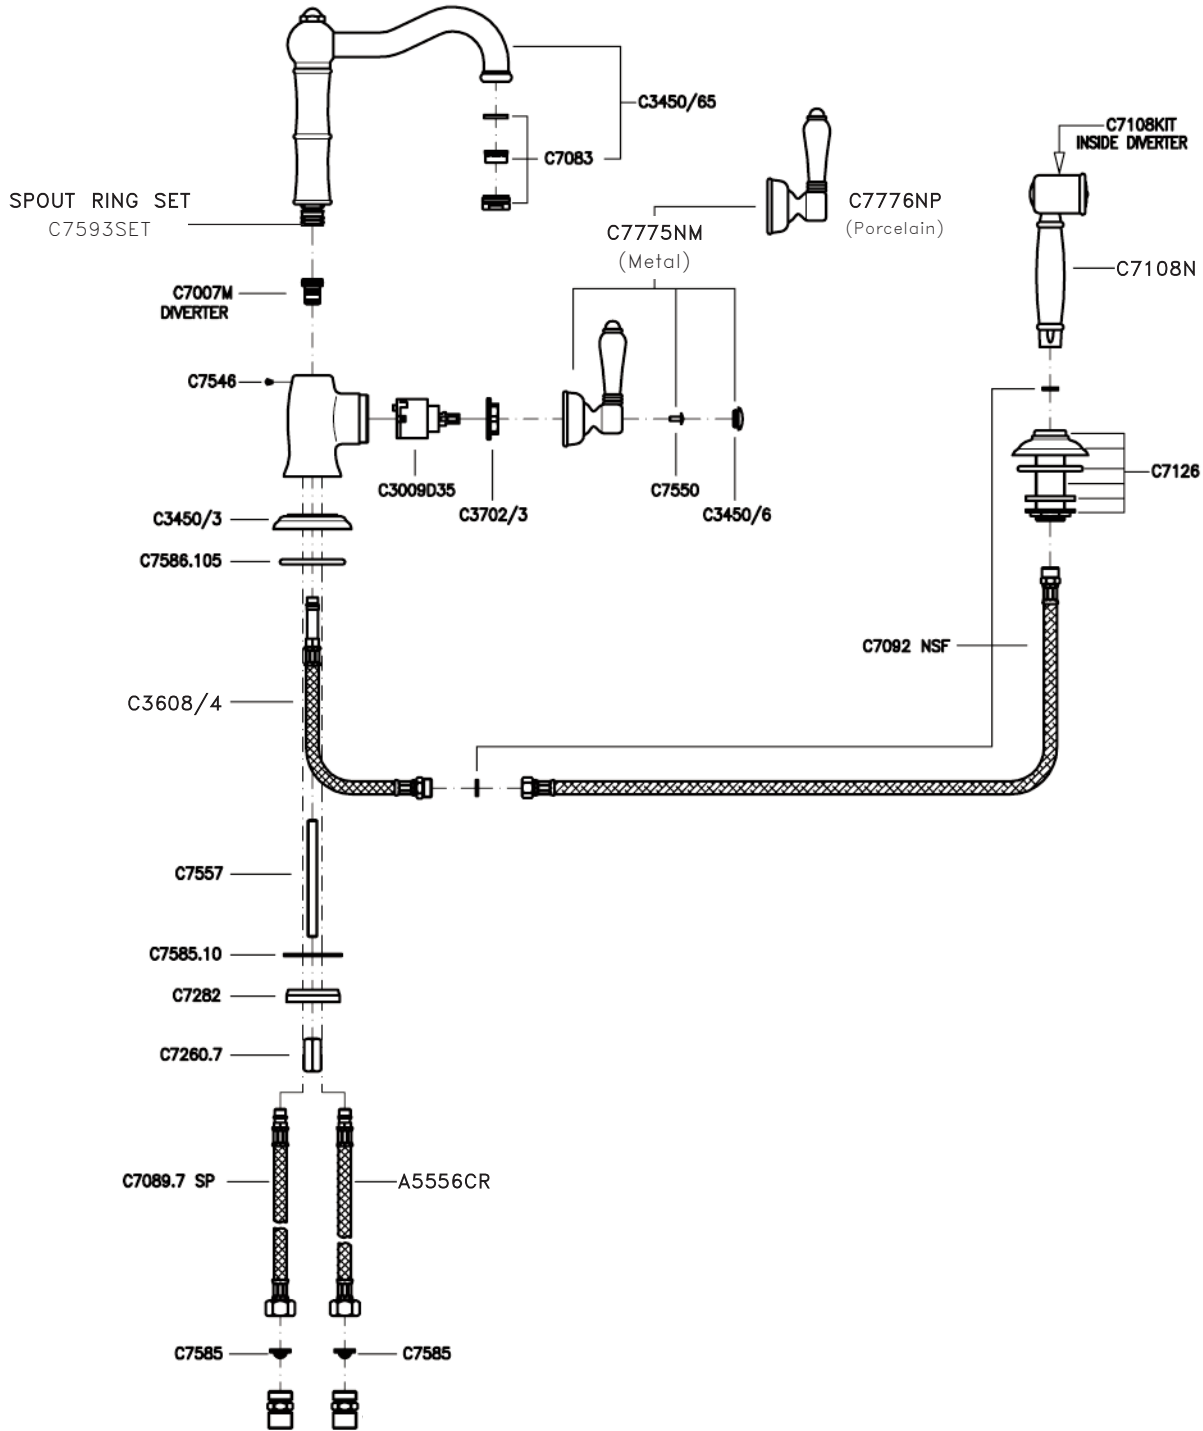

Cinquanta Single Lever 6 1/2" Column Spout Bar Faucet

ROHL Country Kitchen Collection

A3650/6.5LPWS (Porcelain Lever with Handspray)

A3650/6.5LMWS (Metal Lever with Handspray)

A3650/6.5LP (Porcelain Lever without Handspray)

A3650/6.5LM (Metal Lever without Handspray)

FEATURES

- Ceramic disc single lever cartridge
- 11" spout height
- 6 1/2" spout reach
- 1 3/8" hole cutout
- 1/2" NPT flexible supplies
- 2 7/16" max depth installation
- 1.5GPM
- Requires 3 1/4" clearance from backsplash

FINISHES

- Polished Chrome
- Polished Nickel
- Satin Nickel
- Tuscan Brass
- Inca Brass

WARRANTY

- Limited Lifetime*
- * No Warranty on Tuscan Brass Finish (TCB)

A3650/6.5WS Spare Parts

Consult your local ROHL showroom for additional information and specifications. For complete warranty details and a list of showrooms, go to www.rohlhome.com.