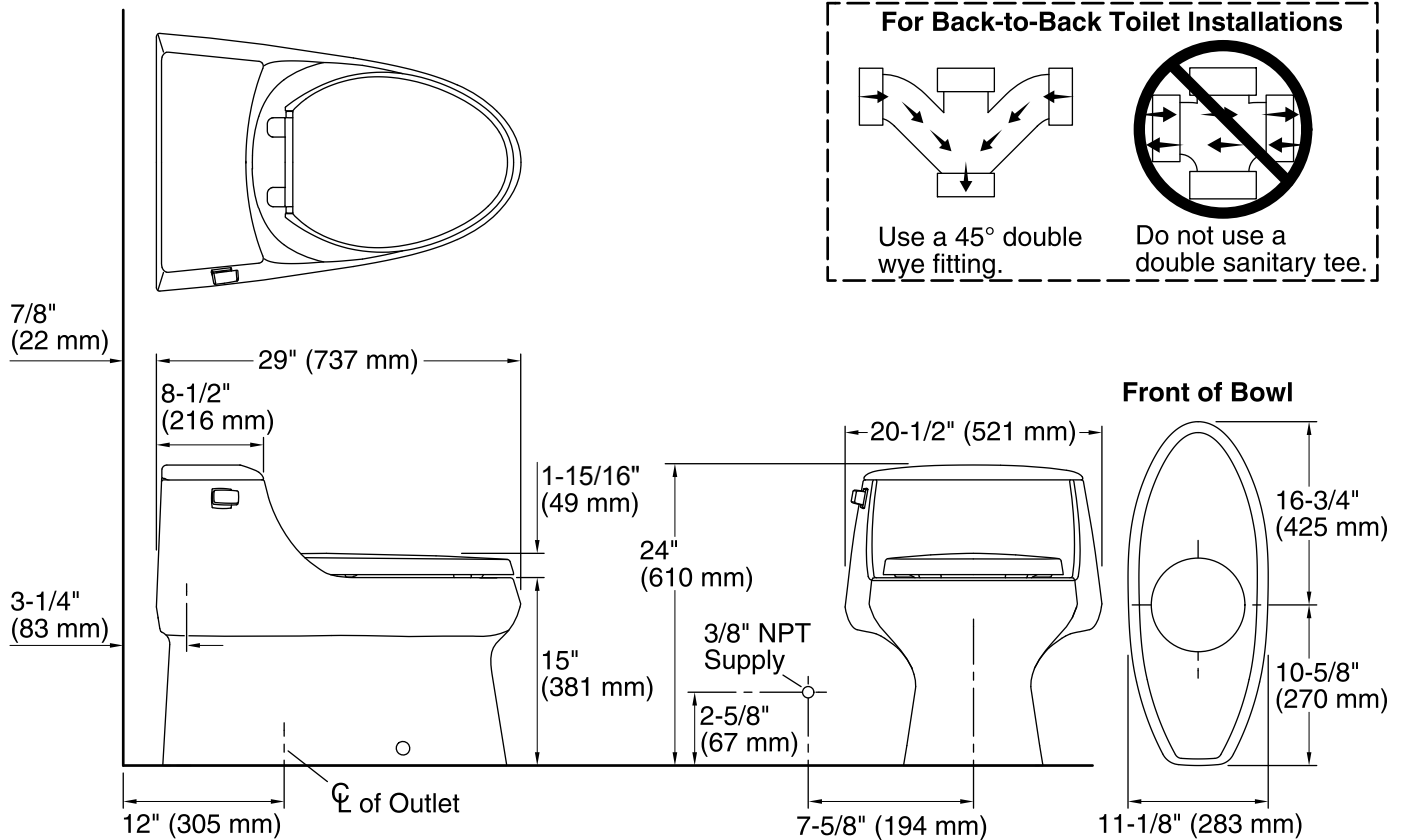

Features

- One-piece toilets integrate the tank and bowl into a seamless, easy-to-clean design.
- Elongated bowl offers added room and comfort.
- 1.28 gallons per flush (gpf).
- Skirted trapway simplifies cleaning.
- Quiet-Close™ seat and lid close slowly and quietly without slamming.
- Quick-Release™ hinges allow seat to be unlatched from toilet for easy removal and convenient cleaning; no tools required.
- Overhanging lid design creates a clean and sleek look.

Installation

- Standard 12-inch rough-in.
- Supply line not included.

Water Conservation & Rebates

- WaterSense® toilets meet strict EPA flushing guidelines, including using at least 20 percent less water than 1.6-gallon toilets.
- Eligible for consumer rebates in some municipalities.

Color tiles intended for reference only.

Color	Code	Description
-------	------	-------------

	0	White
--	---	-------

Technical Information

All product dimensions are nominal.

Toilet type:	One-piece
Bowl shape:	Elongated
Flush type:	Siphon jet
Water Consumption	
Full:	1.28 gpf (4.8 lpf)
Water surface size:	11-1/2" x 7" (292 mm x 178 mm)
Rough-in:	12
Template:	1231981-7, required, included

Notes

Install this product according to the installation instructions.

For back-to-back toilet installations: Use only a 45° double wye fitting.