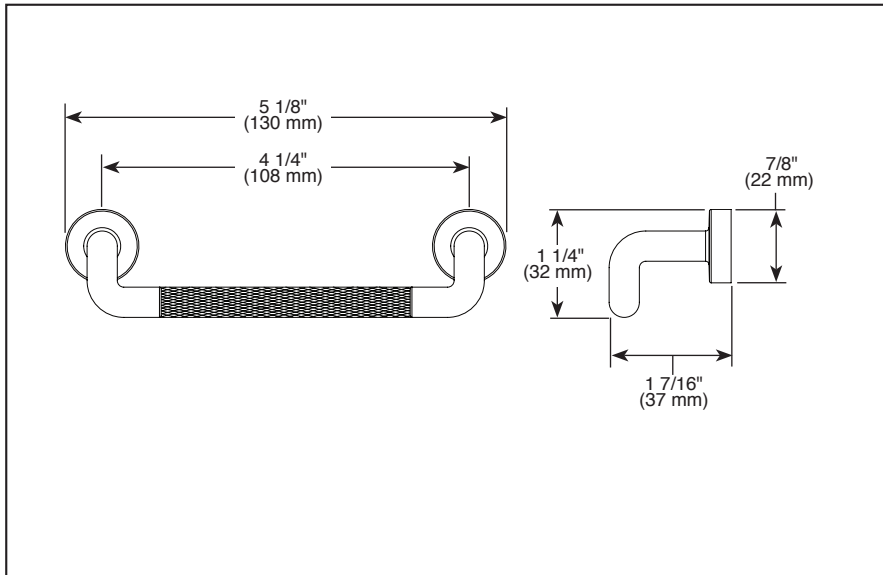

▲ Designate proper finish suffix