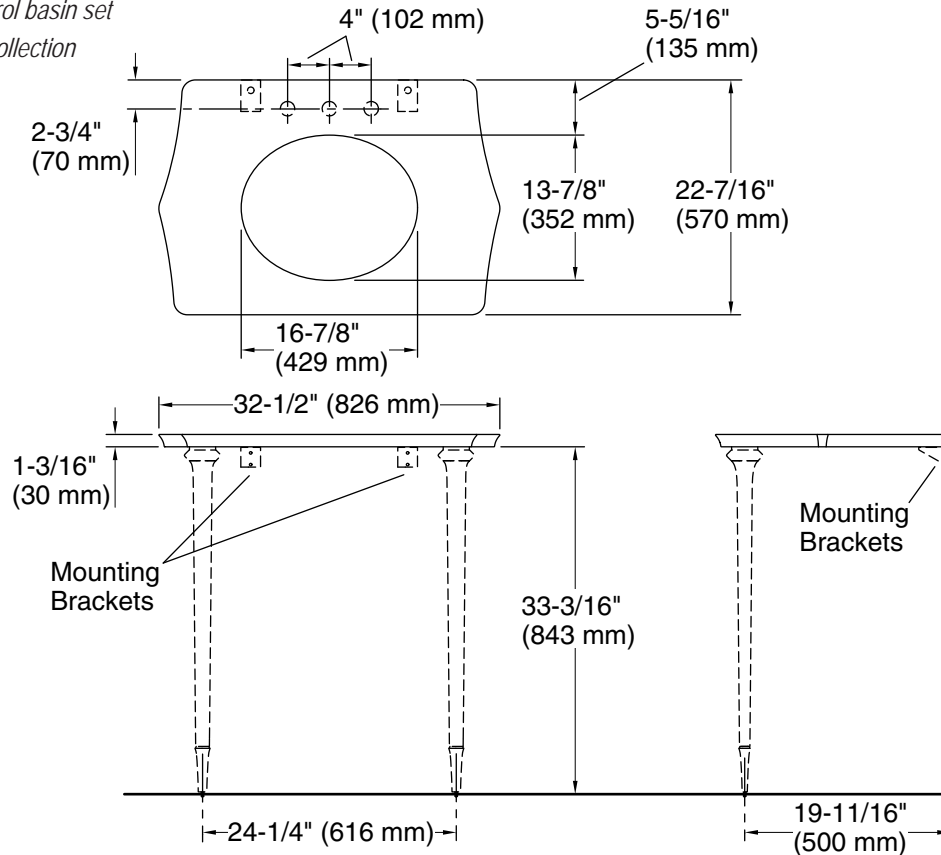

FEATURES

- Top is cut from a single piece of marble
- Top features knockout holes for an 8" (203 mm) widespread or single-control basin set
- Complements the Script collection

SPECIFIED MODEL					
Model	Description	Finishes			
P74243-00	Script Console Table Top	<input type="checkbox"/> BWM Bering White Marble			
Required Accessories					
P74241-WO	Perfect Under-Mount Basin, Soft Oval, Glazed Underside	<input type="checkbox"/> 0 Stucco White			
P74243-CP	Script Console Table Leg w/Polished Chrome Accent	<input type="checkbox"/> CP Polished Chrome			
P74243-AD	Script Console Table Leg w/Nickel Silver Accent	<input type="checkbox"/> AD Nickel Silver			
P74243-AG	Script Console Table Leg w/Brushed Nickel Accent	<input type="checkbox"/> AD Nickel Silver			
P74243-BCH	Script Console Table Leg w/Blush Bronze Accent	<input type="checkbox"/> BCH Blush Bronze			
P74243-PCH	Script Console Table Leg w/Polished Cashmere Accent	<input type="checkbox"/> BCH Blush Bronze			
P74243-W7	Script Console Table Leg w/Black Nickel Accent	<input type="checkbox"/> CP Polished Chrome			
Recommended Accessories					
P21641-00	P-Trap Assembly	<input type="checkbox"/> CP Polished Chrome	<input type="checkbox"/> AD Nickel Silver	<input type="checkbox"/> AG Brushed Nickel	
		<input type="checkbox"/> BZ Antique Bronze	<input type="checkbox"/> GN Gunmetal	<input type="checkbox"/> BCH Blush Bronze	
		<input type="checkbox"/> W6 Weathered Bronze	<input type="checkbox"/> W7 Nickel Black	<input type="checkbox"/> ULB Unlacquered Brass	
P21642-00	Traditional Basin Supply Valve (2 required)	<input type="checkbox"/> CP Polished Chrome	<input type="checkbox"/> AD Nickel Silver	<input type="checkbox"/> AG Brushed Nickel	
		<input type="checkbox"/> BCH Blush Bronze	<input type="checkbox"/> BZ Antique Bronze	<input type="checkbox"/> W6 Weathered Bronze	
		<input type="checkbox"/> CP Polished Chrome	<input type="checkbox"/> AD Nickel Silver	<input type="checkbox"/> AG Brushed Nickel	<input type="checkbox"/> LB Bronze
P21639-00	Exposed Drain Shroud	<input type="checkbox"/> BZ Antique Bronze	<input type="checkbox"/> GN Gunmetal	<input type="checkbox"/> BCH Blush Bronze	<input type="checkbox"/> 24K Polished Gold
		<input type="checkbox"/> W6 Weathered Bronze	<input type="checkbox"/> W7 Nickel Black	<input type="checkbox"/> ULB Unlacquered Brass	
		<input type="checkbox"/> CP Polished Chrome	<input type="checkbox"/> AD Nickel Silver	<input type="checkbox"/> AG Brushed Nickel	<input type="checkbox"/> LB Bronze
P21644-00	Hot and Cold Basin Valve Shroud	<input type="checkbox"/> BZ Antique Bronze	<input type="checkbox"/> GN Gunmetal	<input type="checkbox"/> BCH Blush Bronze	
		<input type="checkbox"/> W6 Weathered Bronze	<input type="checkbox"/> W7 Nickel Black	<input type="checkbox"/> ULB Unlacquered Brass	