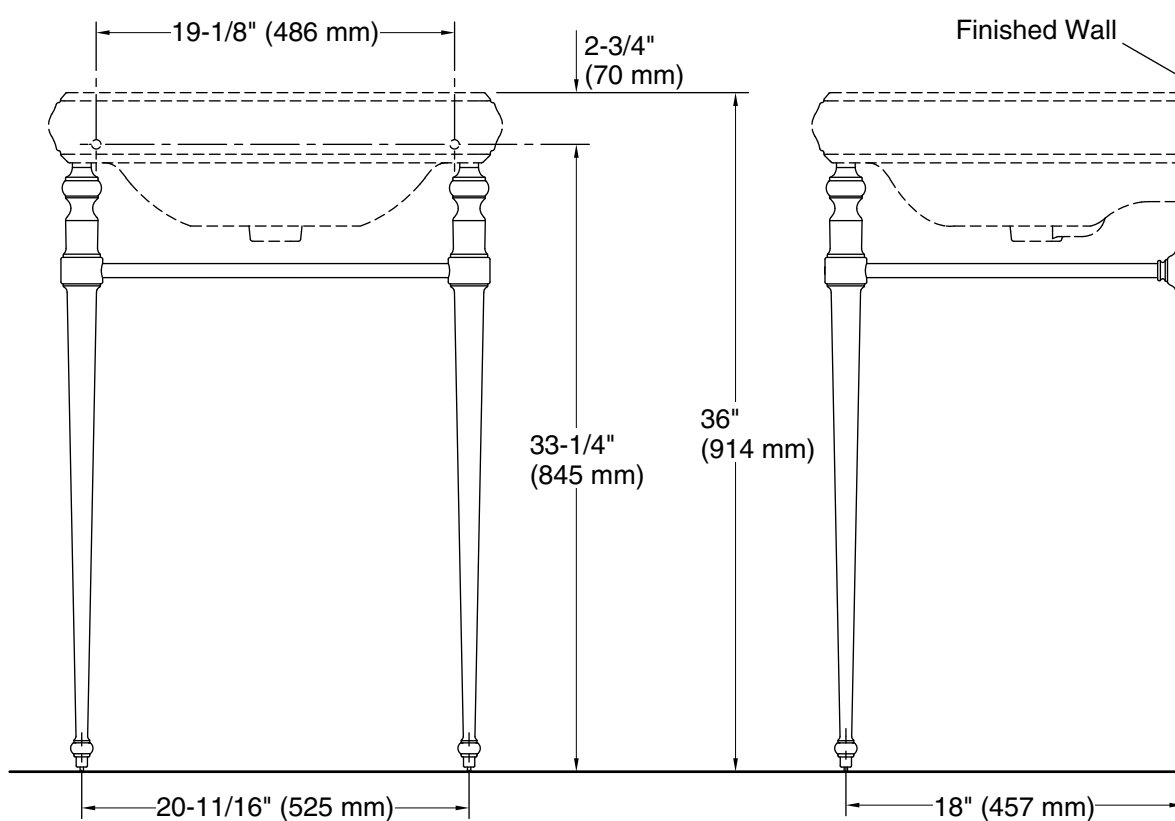

Memoirs® Classic

Console Table Legs

K-30009

Features

- Set of two legs.
- Combines with the K-2239 Memoirs® Classic 24" Bathroom Sink for a complete console table solution.
- Includes a towel rail.
- Integrated leveling feature.
- Coordinates with other products in the Memoirs collection.

Technical Information

All product dimensions are nominal.

Material: Brass

Notes

Install this product according to the installation instructions.