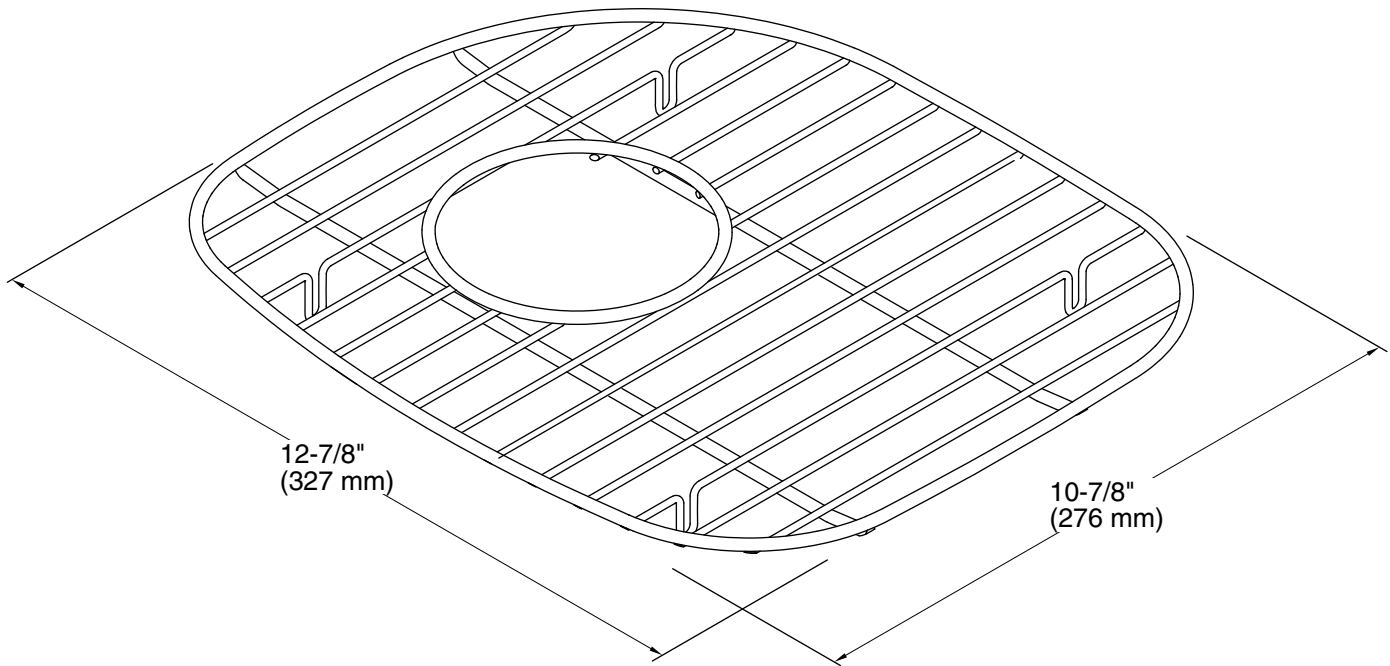

Features

- Single rack.
- Rests on nonabrasive plastic feet, which will not harm the sinks finish.
- Fits the medium bowl of the STERLING Cinch® large/medium, model 11723.

Material

- Stainless steel construction.

Color tiles intended for reference only.

Color	Code	Description
	ST	Stainless Steel

Technical Information

All product dimensions are nominal.

Material: Stainless Steel