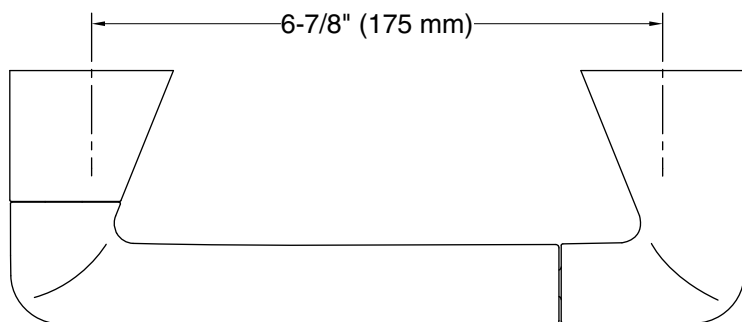

Technical Information

All product dimensions are nominal.

Installation Type: Wall-mount

Material: Zinc, Stainless Steel

Notes

Install this product according to the installation instructions.

CAUTION: Risk of personal injury. Do not install these products in any area where they are likely to be used inadvertently as a grab bar or support bar. These products are not designed or intended for use as a grab bar or support bar.