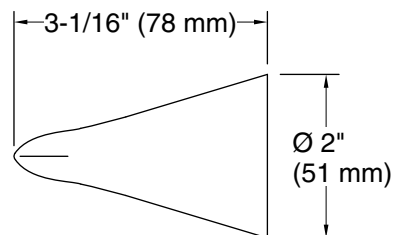

Technical Information

All product dimensions are nominal.

Installation Type: Wall-mount

Material: Zinc, Stainless Steel

Notes

Install this product according to the installation instructions.

CAUTION: Risk of personal injury. Do not install these products in any area where they are likely to be used inadvertently as a grab bar or support bar. These products are not designed or intended for use as a grab bar or support bar.