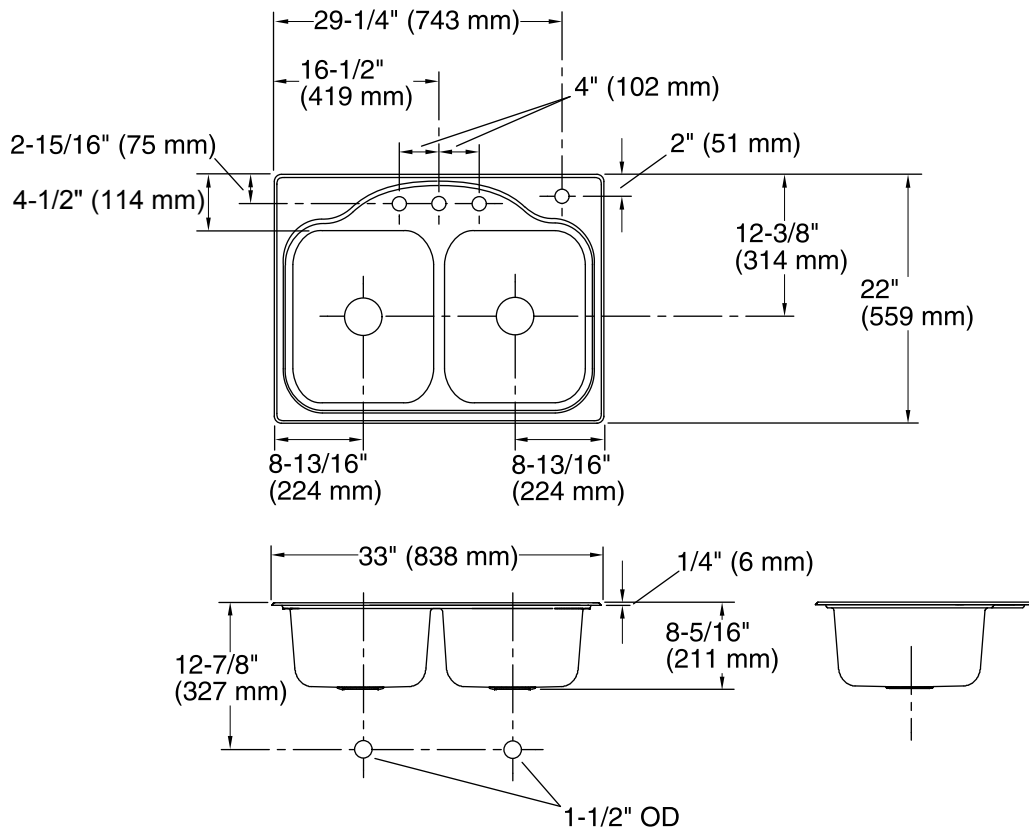

Technical Information

All product dimensions are nominal.

Bowl configuration:	Double equal
Installation:	Top-mount
Cutout:	Top-mount, 32-1/2" x 21-1/2" (826 mm x 546 mm) with 1-1/2" (38 mm) radius corners
Min. base cabinet width:	36" (914 mm)
Bowl area (Left):	Length: 14-1/8" (359 mm) Width: 15-3/4" (400 mm) Bowl depth: 8-5/16" (211 mm) Water depth: 8" (203 mm)
Bowl area (Right):	Length: 14-1/8" (359 mm) Width: 15-3/4" (400 mm) Bowl depth: 8-5/16" (211 mm) Water depth: 8" (203 mm)
Number of deck holes:	4
Faucet hole(s):	1-7/16" (37 mm)
Drain hole:	3-3/4" (95 mm)

Notes

Install this product according to the installation instructions.