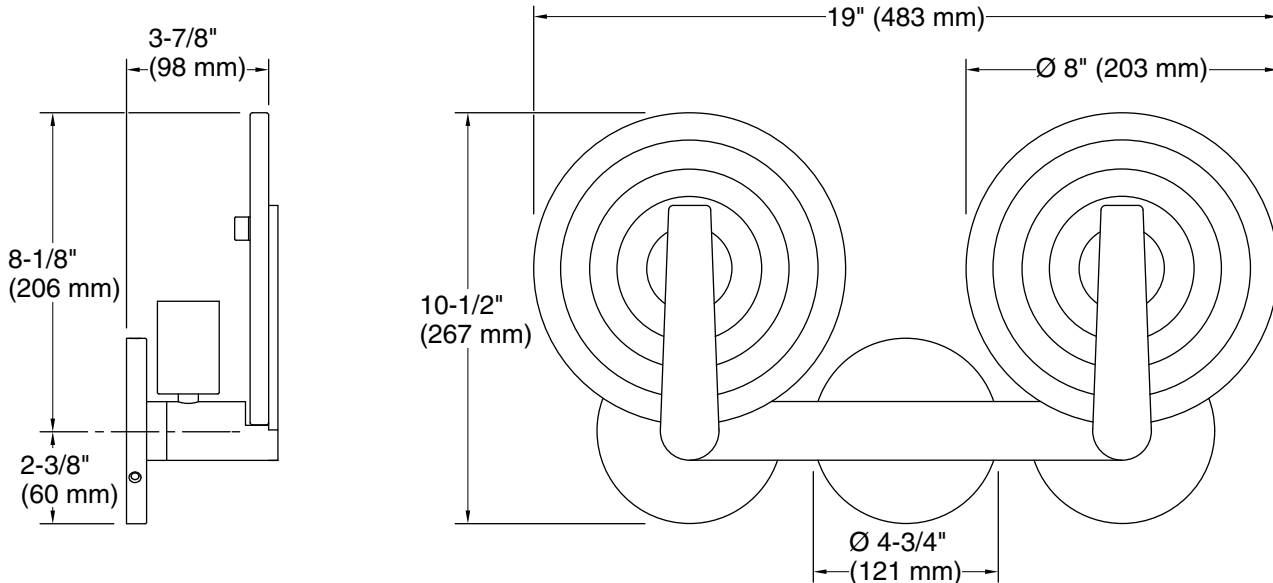

Required Electrical Service

One circuit required.

120 V, 1 A, 60 Hz

Technical Information

All product dimensions are nominal.

Material: Glass, Aluminum, Steel, Brass

Number of Lights: 2

Lighting Type: Socket-based

Socket Type: E-26 Medium

Number of Shades: 2

Shade Type: Clear Swirl Glass

Hanging Type: Non-hanging

Notes

Install this product according to the installation instructions.