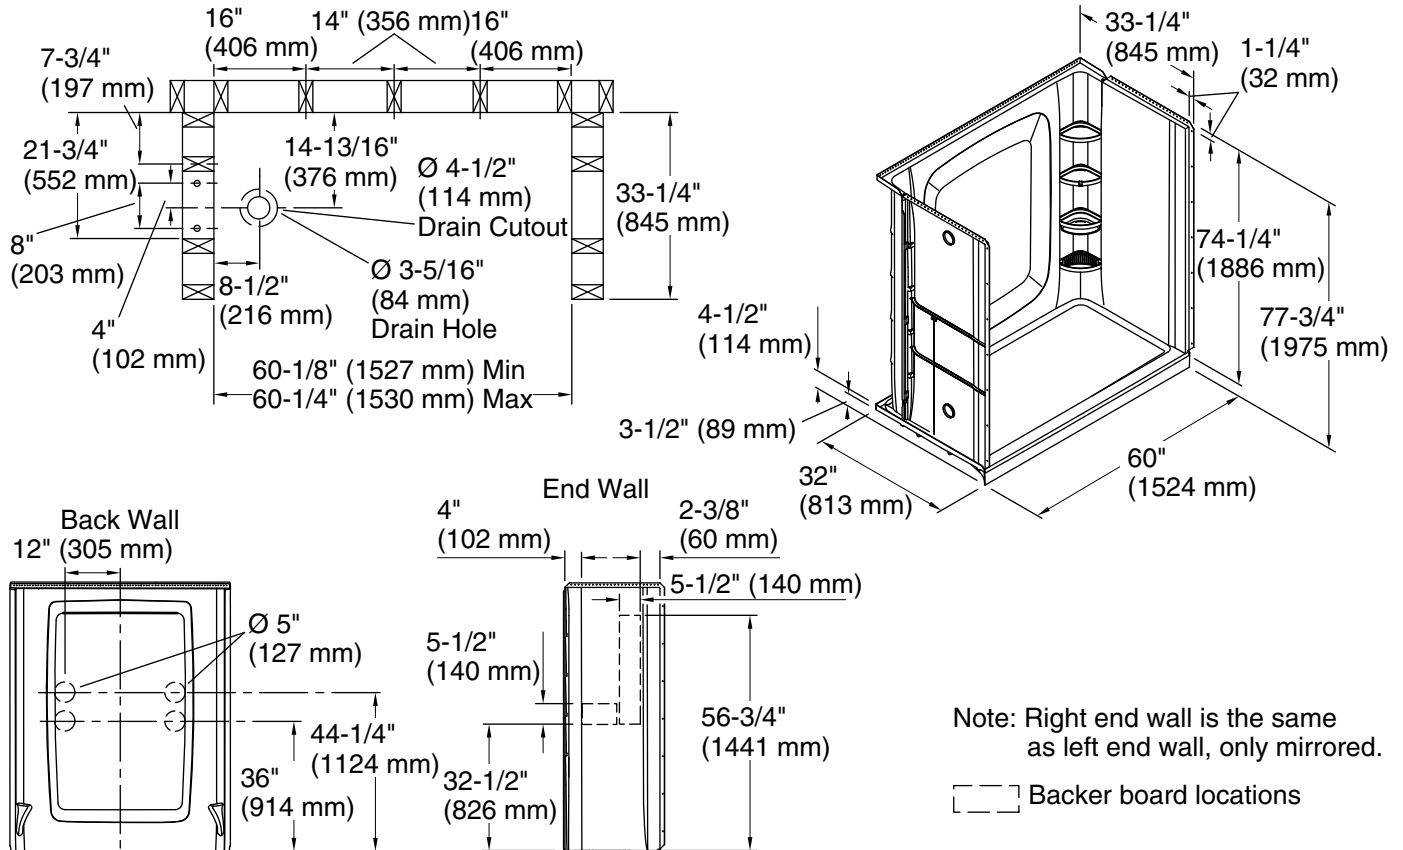

Product consists of:

- 72171110 60" x 30 shower base
- 72332100 60" x 72-5/8" shower back wall
- 72475100 30" shower end wall set
- 72475100 30" shower end wall set
- 72332100 60" x 72-5/8" shower back wall
- 72171110 60" x 30 shower base

See website for detailed warranty information.

Available Colors/Finishes

Color tiles intended for reference only.

Color	Code	Description
	0	White
	96	KOHLER Biscuit

Technical Information

- All product dimensions are nominal.
- Minimum flat for door: 3" (76 mm)
- Threshold height: 3-1/2" (89 mm)
- Maximum door height: 73" (1854 mm)
- Maximum door width: 56-3/4" (1441 mm)