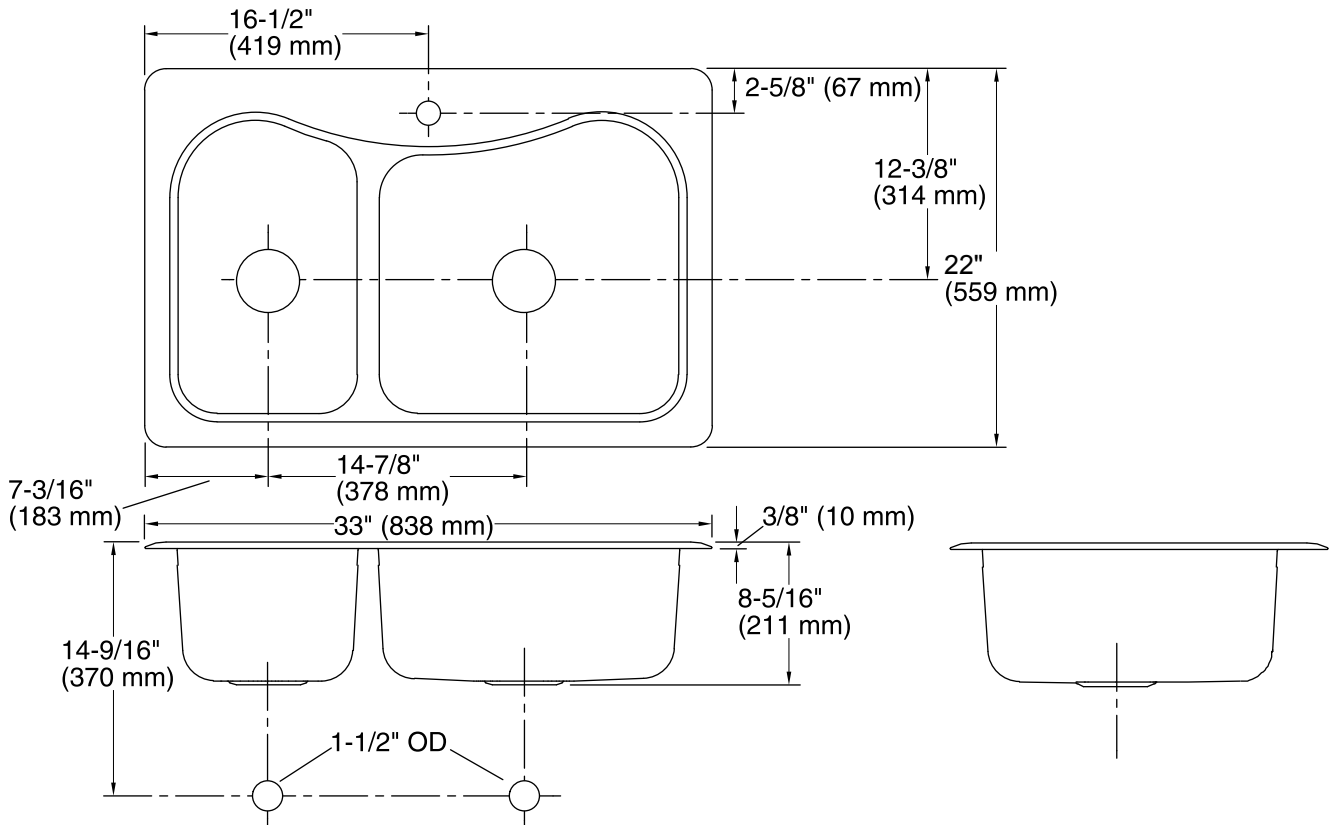

Staccato™
Top-mount Kitchen Sink
K-3361-1

Features

- 36-inch minimum base cabinet width.
- 18-gauge stainless steel.
- Top-mount.
- Double (extra large/medium) bowl.
- Single faucet hole.
- With SilentShield® sound-absorption technology.
- 33" (838 mm) x 22" (559 mm)

Optional Accessories

- K-3122 Sink Rack
- K-3123 Sink Rack
- K-3364 Colander
- K-3368 Sink Basket
- K-8813

Components

- Product includes:
- 1150001 Installation Clips
 - K-3365 Cutting Board

Codes/Standards

ASME A112.19.3/CSA B45.4

**Lifetime Limited Warranty for
KOHLER® Stainless Steel Sinks**

See website for detailed warranty information.

Technical Information

All product dimensions are nominal.

Bowl configuration:	X-Large/medium
Installation:	Top-mount (Non-bathroom only)
Cutout:	Top-mount, 32-1/2" x 21-1/2" (826 mm x 546 mm) with 1" (25 mm) radius corners
Bowl area (Left)	Length: 17-1/16" (433 mm) Width: 10-7/16" (265 mm) Bowl depth: 8" (203 mm)
Bowl area (Right)	Length: 17-7/16" (443 mm) Width: 17-1/16" (433 mm) Bowl depth: 8" (203 mm)
Number of deck holes:	1
Faucet hole(s):	1-7/16" (37 mm)
Drain hole:	3-5/8" (92 mm)