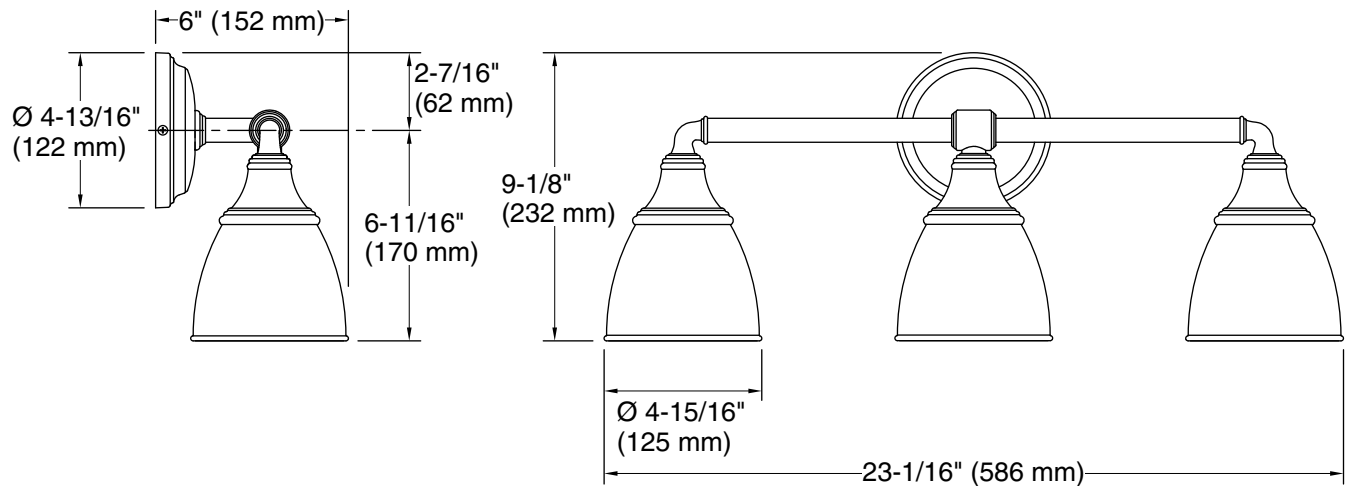

Features

- Frosted-glass shades.
- Sconce can be positioned up or down, depending on room setting.
- Coordinates with other products in the Devonshire collection.
- Includes installation hardware.
- Suitable for damp locations, per UL 1598.

Technical Information

All product dimensions are nominal.

Installation Type: Wall-mount

Material: Metal

Number of Lights: 3

Notes

Install this product according to the installation guide.