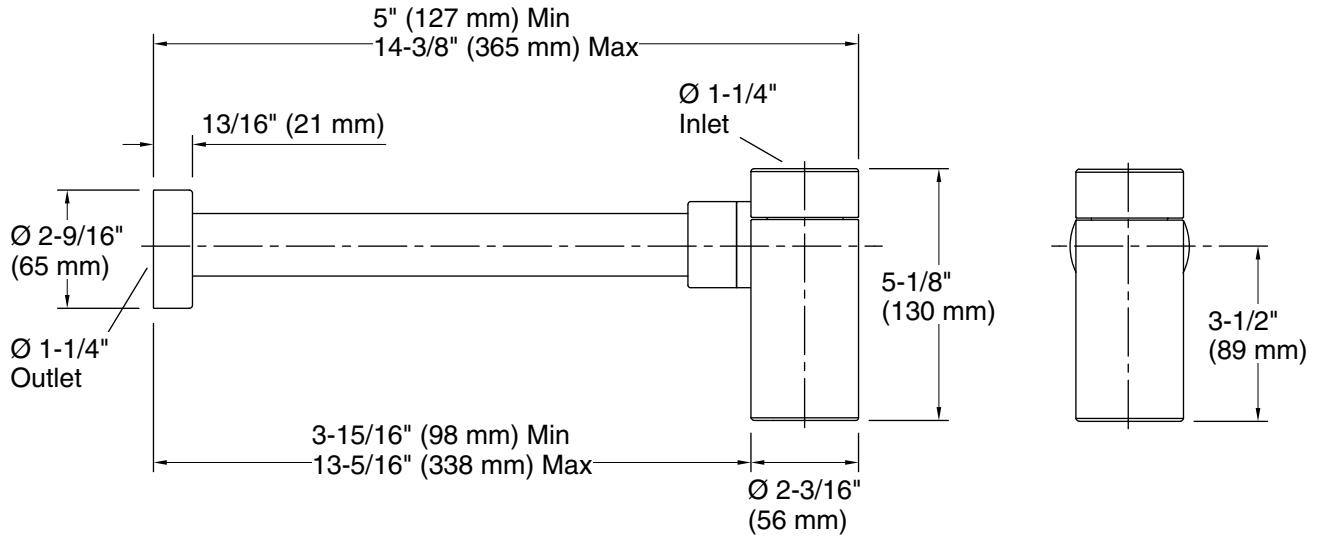

Technical Information

All product dimensions are nominal.

Drain included: No

Notes

Install this product according to the installation guide.