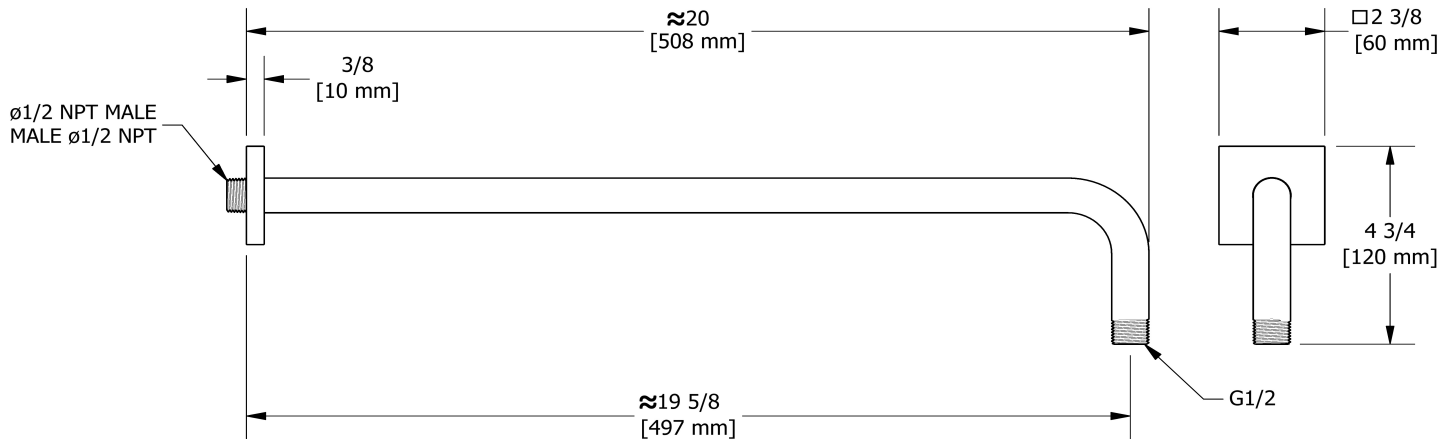

50 cm (20") shower arm
533

Specifications

Descriptions

- 1/2" inlet male NPT
- Square flange with set screw

Available colors

- C : Chrome
- BN : Brushed Nickel (PVD)
- PN : Polished Nickel (PVD)

Sizes, models and finishes may differ from those presented.