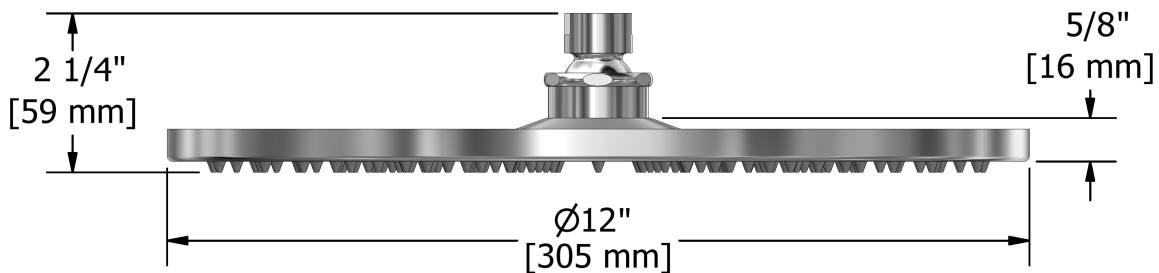

30 cm (12") shower head
472

Specifications

Descriptions

- Scale-free
- Swivel
- G½" inlet female

Available colors

- C : Chrome
- BN : Brushed Nickel (PVD)

Available flows

- 7.6 L/min, 2.0 gpm (US) 60psi
- 6.6L/min, 1.75 gpm (US) 60psi (**472-WS**) *

EPA certification applicable to the indicated model only

Certifications

- CSA B125.1
- ASME A112.18.1
- CMR248 Approval

UPC®

Sizes, models and finishes may differ from those presented.

Warranty

This **Riobel Inc.** product you have purchased carries a Limited Lifetime Warranty on the chrome, PVD finish, blacks and all working parts and is guaranteed from the initial purchase date against all manufacturing defects. All other finishes, including plastic components, are guaranteed for one year. All electric and/or electronic parts are covered by a 5-year limited warranty.