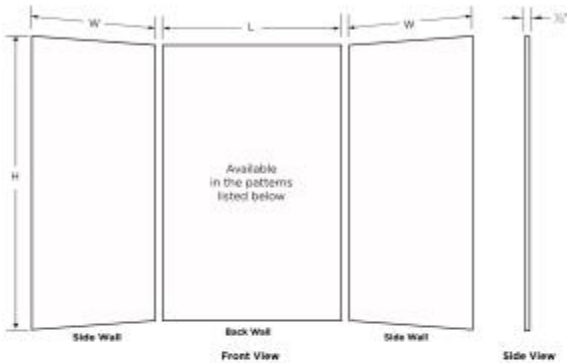

MTMK84-3662 36 x 62 x 84 Swanstone® Metro Subway Tile Glue up E

Model number:

MTMK843662.130

Dimensions: 62" x 36" x 84"

Installation: Glue up

Material: Swanstone®

BUILDER SPECIFICATION DRAWING

3 Piece Wall Kit