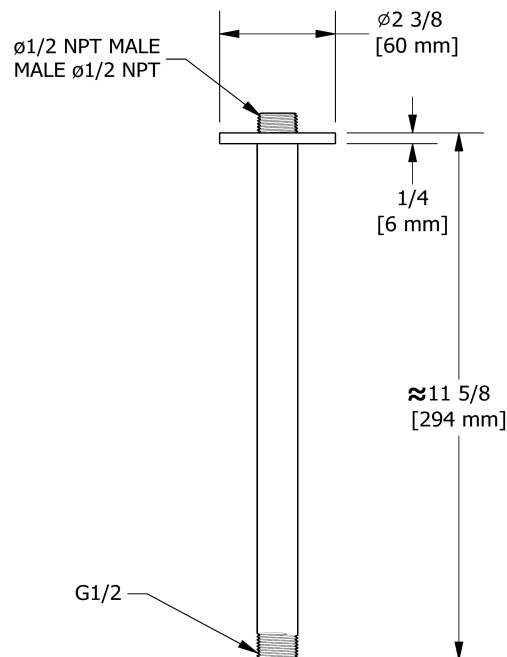

Specifications

Descriptions

- Round flange
- 1/2" inlet male NPT

Available colors

- C : Chrome
- BN : Brushed Nickel (PVD)
- PN : Polished Nickel (PVD)

30 cm (12") vertical shower arm

507

Sizes, models and finishes may differ from those presented.