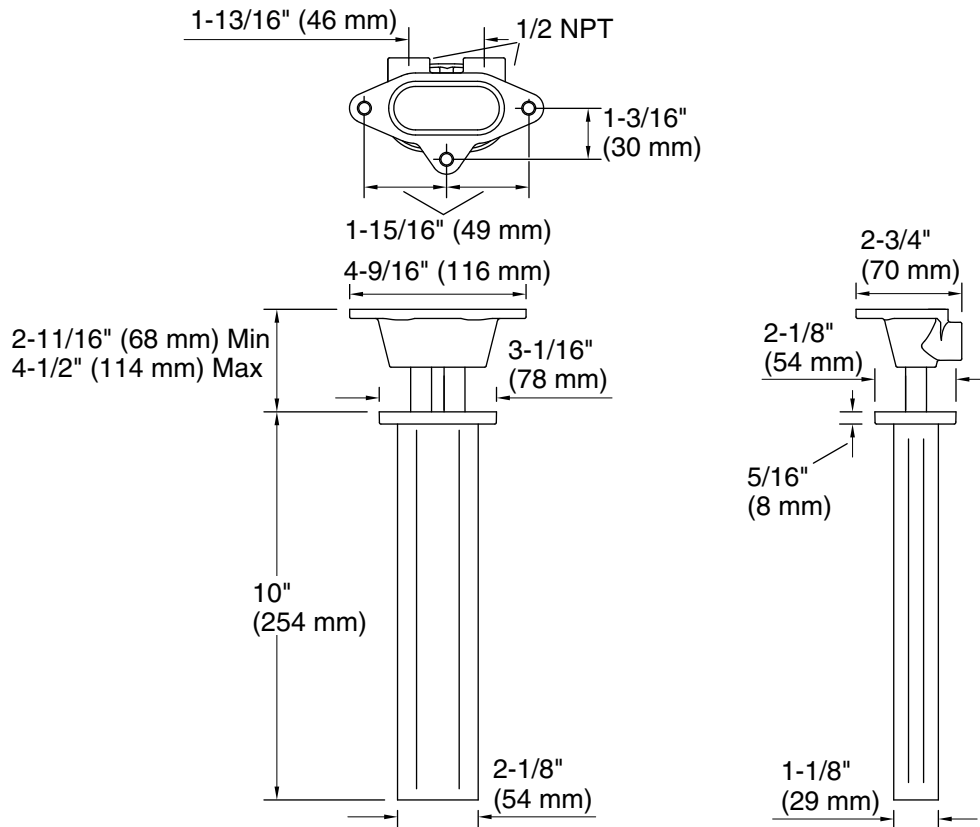

Features

- Compatible only with two-function rainheads.
- 10" (254 mm) rainhead arm.

Material

- Brass construction ensures durability and reliability.
- KOHLER finishes resist corrosion and tarnishing.

Installation

- 1/2-14 NPT inlet threads.
- Outlet connections slip-fit to rainhead.
- Ceiling-mount.

Required Products/Accessories

- K-26295 Oblong 14" two-function rainhead, 2.5 gpm
- or
- K-26297 Oblong 18" two-function rainhead, 2.5 gpm

Color	Code	Description
	CP	Polished Chrome
	BN	Vibrant® Brushed Nickel
	BL	Matte Black
	2MB	Vibrant® Brushed Moderne Brass

Technical Information

All product dimensions are nominal.