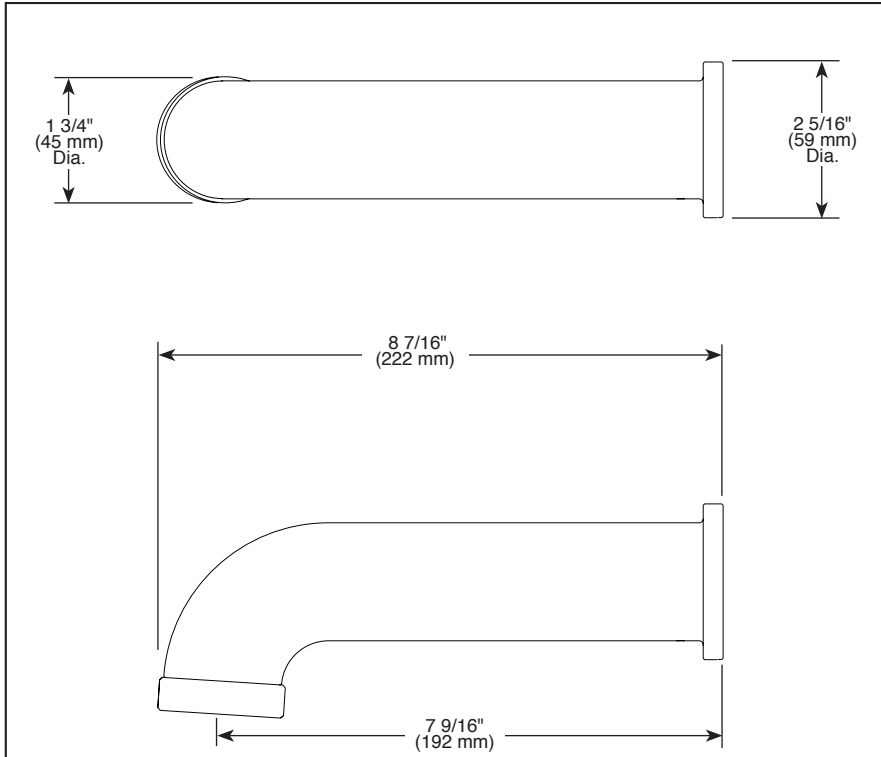

RP81438▲

Submitted Model No.: _____

Specific Features: _____

▲ Designate Proper Finish Suffix

BRIZO®

DIVERTER TUB SPOUT

■ Odin™ Bath Collection

STANDARD SPECIFICATIONS:

- Pull-down diverter tub spout
- Solid brass construction
- Spout features hidden stream straightener
- Universal adapter included (RP90472) allows for sweat or slip onto 1/2" CWT or thread onto 1/2" NPT
- Coordinates with Quiescence® Collection