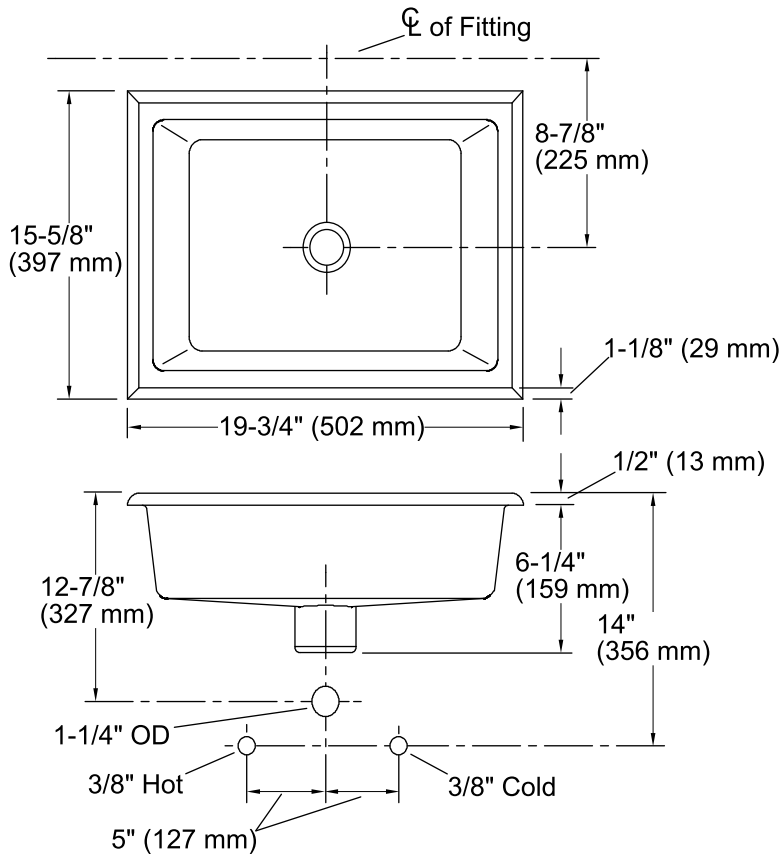

Features

- Vitreous china.
- Under-mount.
- Rectangular basin.
- With overflow.
- No faucet holes; requires wall- or counter-mount faucet.
- Coordinates with other products in the Kathryn collection.
- 17" (432 mm) x 13" (330 mm)

Technical Information

All product dimensions are nominal.

Bowl configuration:	Single
Installation:	Under-mount
Bowl area (Only)	Length: 17" (432 mm) Width: 13" (330 mm) Water depth: 3" (76 mm)
Drain hole:	1-3/4" (44 mm)
Template:	Under-mount, 1006809-7, required, not included