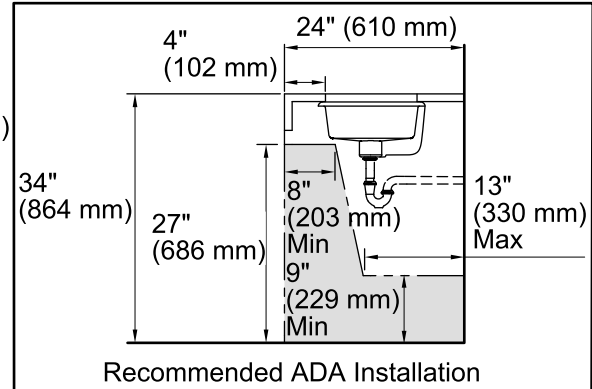

Features

- Vitreous china.
- Under-mount.
- Rectangular basin.
- With overflow.
- No faucet holes; requires wall- or counter-mount faucet.
- Coordinates with other products in the Kathryn collection.
- 17" (432 mm) x 13" (330 mm)

Technical Information

All product dimensions are nominal.

Bowl configuration:	Single
Installation:	Under-mount
Bowl area (Only)	Length: 17" (432 mm) Width: 13" (330 mm) Water depth: 3" (76 mm)
Drain hole:	1-3/4" (44 mm)
Template:	Under-mount, 1006809-7, required, not included