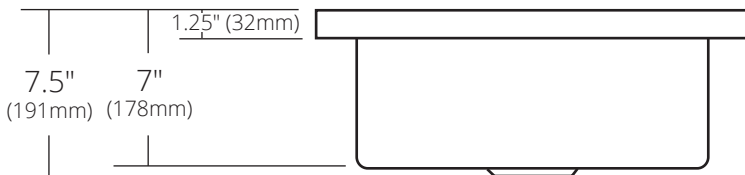

SPECIFICATIONS

**MOJITO**

TOP VIEW

SIDE VIEW

- CPS216 Antique
- CPS516 Brushed Nickel
- CPS416 Polished Copper
- CPS816 Polished Nickel

**PRODUCT DETAILS**

- 16" x 7.5" OD (406mm x 191mm)
- 13" x 7" ID (330mm x 178mm)
- Hand hammered 16 gauge recycled copper
- 3.5" (89mm) drain opening

**INSTALLATION**

- Drop-In

**COORDINATING PRODUCTS**

- Drains: DR320 or DR340
- Bottom Grid: GR951
- MetalProtect™ for polished finishes

**STANDARDS COMPLIANCE**

- UPC/cUPC compliant

**IMPORTANT**

Due to the handcrafted nature of this product, it will vary in finish, texture, hammering, and other details. Dimensions may vary up to 1/4" (6mm). We strongly recommend waiting for the actual product before making any installation cuts.