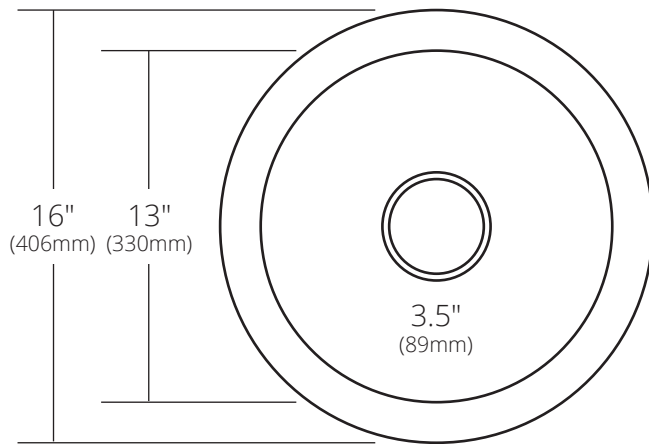

SPECIFICATIONS

**MOJITO**

TOP VIEW

SIDE VIEW

- CPS216 Antique
- CPS516 Brushed Nickel
- CPS416 Polished Copper
- CPS816 Polished Nickel

**PRODUCT DETAILS**

- 16" x 7.5" OD (406mm x 191mm)
- 13" x 7" ID (330mm x 178mm)
- Hand hammered 16 gauge recycled copper
- 3.5" (89mm) drain opening

**INSTALLATION**

- Drop-In

**COORDINATING PRODUCTS**

- Drains: DR320 or DR340
- Bottom Grid: GR951
- MetalProtect™ for polished finishes

**STANDARDS COMPLIANCE**

- UPC/cUPC compliant

**IMPORTANT**

Due to the handcrafted nature of this product, it will vary in finish, texture, hammering, and other details. Dimensions may vary up to 1/4" (6mm). We strongly recommend waiting for the actual product before making any installation cuts.