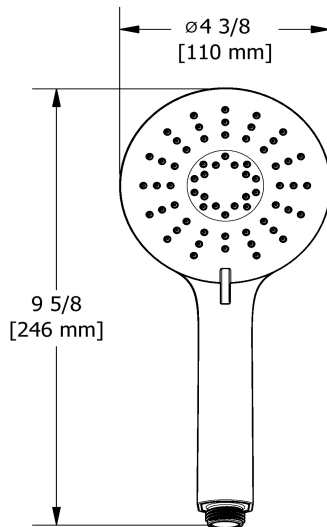

3-jet hand shower
4358

Specifications

Descriptions

- 5 positions
- 3 jets: luxurious, invigorating, massage and mix
- Scale-free

Available flows

- 6.7 L/min, 1.8 gpm (US) 60psi
- 5.7 L/min, 1.5 gpm (US) 60psi (**4358-15**) *
- 6.7 L/min, 1.8 gpm (US) 60psi (**4358-WS**) *

EPA certification applicable to the indicated model only

Certifications

- CSA B125.1
- ASME A112.18.1

Sizes, models and finishes may differ from those presented.

Warranty

This **Riobel Inc.** product you have purchased carries a Limited Lifetime Warranty on the chrome, PVD finish, blacks and all working parts and is guaranteed from the initial purchase date against all manufacturing defects. All other finishes, including plastic components, are guaranteed for one year. All electric and/or electronic parts are covered by a 5-year limited warranty.