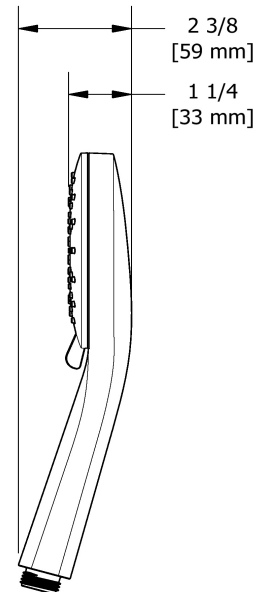

3-jet hand shower
4358

Specifications

Descriptions

- 5 positions
- 3 jets: luxurious, invigorating, massage and mix
- Scale-free

Available flows

- 6.7 L/min, 1.8 gpm (US) 60psi
- 5.7 L/min, 1.5 gpm (US) 60psi (**4358-15**) *
- 6.7 L/min, 1.8 gpm (US) 60psi (**4358-WS**) *

EPA certification applicable to the indicated model only

Certifications

- CSA B125.1
- ASME A112.18.1

Sizes, models and finishes may differ from those presented.

Warranty

This **Riobel Inc.** product you have purchased carries a Limited Lifetime Warranty on the chrome, PVD finish, blacks and all working parts and is guaranteed from the initial purchase date against all manufacturing defects. All other finishes, including plastic components, are guaranteed for one year. All electric and/or electronic parts are covered by a 5-year limited warranty.