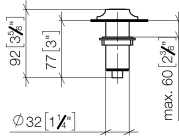

10 713 809 Product version from 7/1/2023

mm [inches]

10 713 809 Product version from 7/1/2023

Parts for other finishes can be found here: [Chrome](#)

Spare parts list

Number	Item Number	Designation	Number of units	Lead time
2	90 27 80 034 00-06	rosette	1.00	10
5	09 14 10 015 90	seal	1.00	2
8	04 30 01 186 00 90	sleeve	1.00	2
1	09 28 10 141 90	sleeve	1.00	2
6	90 24 01 033 00 90	ring	1.00	2
7	09 14 10 210 90	seal	1.00	2
3	09 14 10 507 90	seal	1.00	2
4	90 21 33 052 00-06	Pushbutton	1.00	10