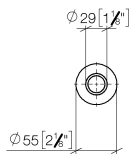

10 713 809 Product version from 7/1/2023

mm [inches]

10 713 809 Product version from 7/1/2023

Parts for other finishes can be found here: [Chrome](#)

Spare parts list

Number	Item Number	Designation	Number of units	Lead time
2	90 27 80 034 00-06	rosette	1.00	10
5	09 14 10 015 90	seal	1.00	2
8	04 30 01 186 00 90	sleeve	1.00	2
1	09 28 10 141 90	sleeve	1.00	2
6	90 24 01 033 00 90	ring	1.00	2
7	09 14 10 210 90	seal	1.00	2
3	09 14 10 507 90	seal	1.00	2
4	90 21 33 052 00-06	Pushbutton	1.00	10