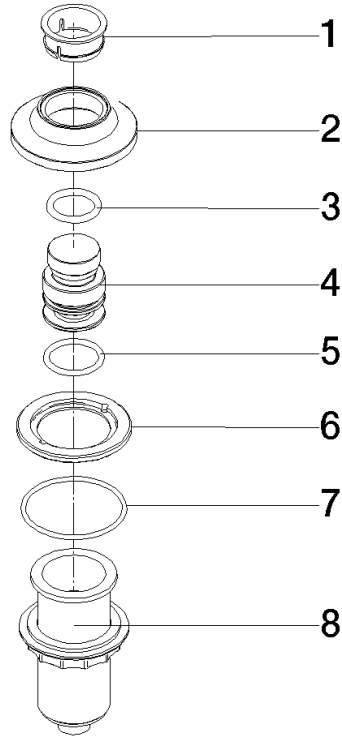

	Brushed Platinum	10 713 809-06
	Chrome	10 713 809-00
	Platinum	10 713 809-08
	Durabress (23kt Gold)	10 713 809-09
	Dark Chrome	10 713 809-19
	Brushed Durabress (23kt Gold)	10 713 809-28
	Matte Black	10 713 809-33
	Brushed Dark Brass (PVD)	10 713 809-39
	Brushed Bronze (PVD)	10 713 809-42
	Brushed Dark Bronze (PVD)	10 713 809-43
	Brushed Champagne (22kt Gold)	10 713 809-46
	Champagne (22kt Gold)	10 713 809-47
	Brushed Chrome	10 713 809-93
	Brushed Dark Platinum	10 713 809-99

10 713 809 Product version from 7/1/2023

mm [inches]

10 713 809 Product version from 7/1/2023

Parts for other finishes can be found here: [Chrome](#)

Spare parts list

Number	Item Number	Designation	Number of units	Lead time
2	90 27 80 034 00-06	rosette	1.00	10
5	09 14 10 015 90	seal	1.00	2
8	04 30 01 186 00 90	sleeve	1.00	2
1	09 28 10 141 90	sleeve	1.00	2
6	90 24 01 033 00 90	ring	1.00	2
7	09 14 10 210 90	seal	1.00	2
3	09 14 10 507 90	seal	1.00	2
4	90 21 33 052 00-06	Pushbutton	1.00	10