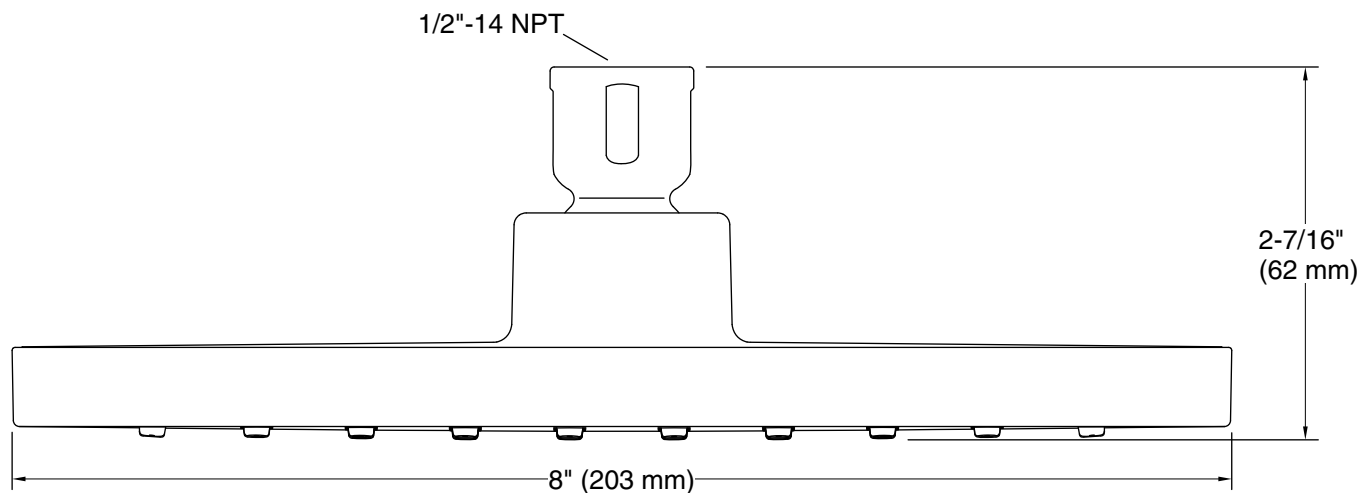

Technical Information

All product dimensions are nominal.

Faucet:

Flow rate: 1.75 gal/min (6.6 l/min)

Drain included: No

Showerhead/Body Spray:

Rated maximum flow: 1.75 gal/min (6.6 l/min)

Pressure: 80 psi (5.5 bar)

Notes

For use with automatic compensating valves rated at 1.40 gal/min (5.3 l/min) or less.

Install this product according to the installation instructions.