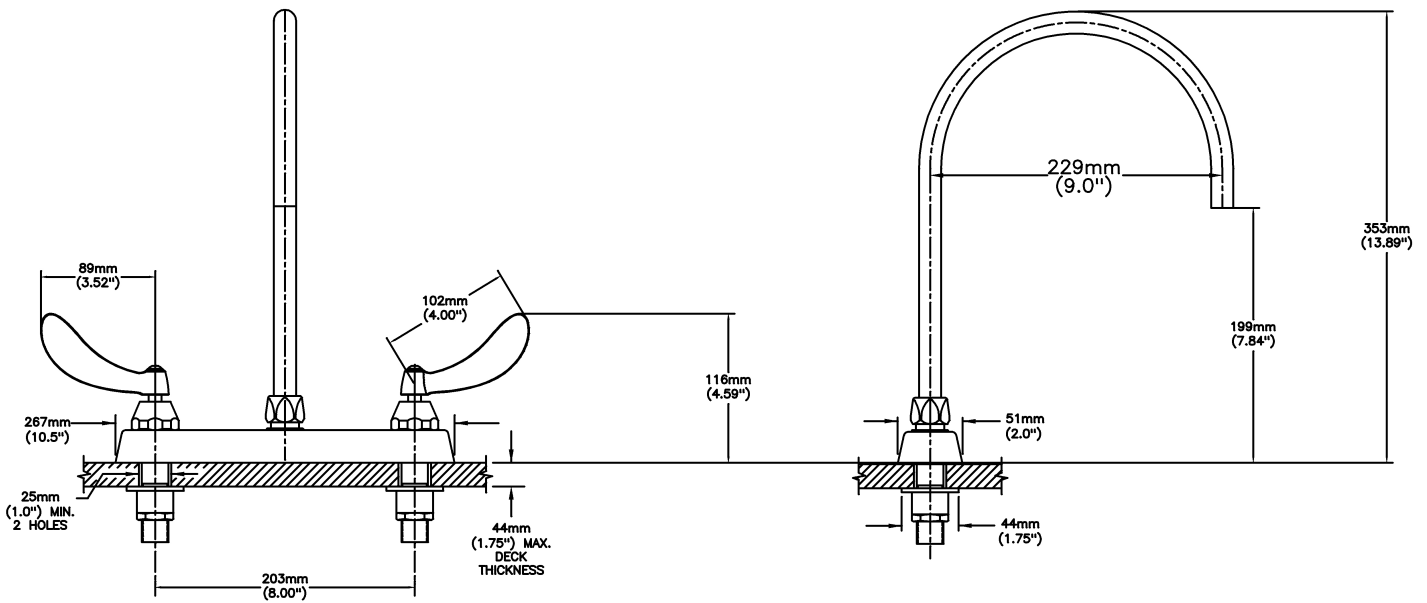

#### SPECIFICATION:

- Heavy Duty Cast Brass sink faucet
- 203 mm (8") centers
- Two handle
- Polished chrome plated finish
- Metal hold-down package
- CER-TECK® ceramic structures
- Spout: R7 - Smooth End Gooseneck-9.0" spout reach -12.7" height (unmounted)-Standard rigid/swivel field installation unless LS Limited swing option selected-Vandal resistant .090" wall thickness
- Outlet#: 7 - Smooth Spout End with Laminar Flow Control in Spout Base - 1.0 GPM (3.8L/min)
- Handle#: 4 - 102 mm (4") Blade Handles- ADA Compliant-Sanitary Hoods-Metal-Color indexed-Vandal resistant screws

#### OPERATION:

- Not Available

***(Dimensional drawing on following page)***

Delta reserves the right (1) to make changes to specifications and materials, and (2) to change or discontinue models, both without notice or obligation. Dimensions are for reference. Measurement may vary plus or minus 6mm(0.25"). Mounting locations are suggested only. Check with local codes for requirements in your area. This spec was produced August 03, 2018.

INLET FOR 3/8" OR 1/2" FLEXIBLE RISER  
OR 1/2-14 NPSM COUPLING NUT (NOT SUPPLIED)

Delta reserves the right (1) to make changes to specifications and materials, and (2) to change or discontinue models, both without notice or obligation. Dimensions are for reference. Measurement may vary plus or minus 6mm(0.25"). Mounting locations are suggested only. Check with local codes for requirements in your area. This spec was produced August 03, 2018.