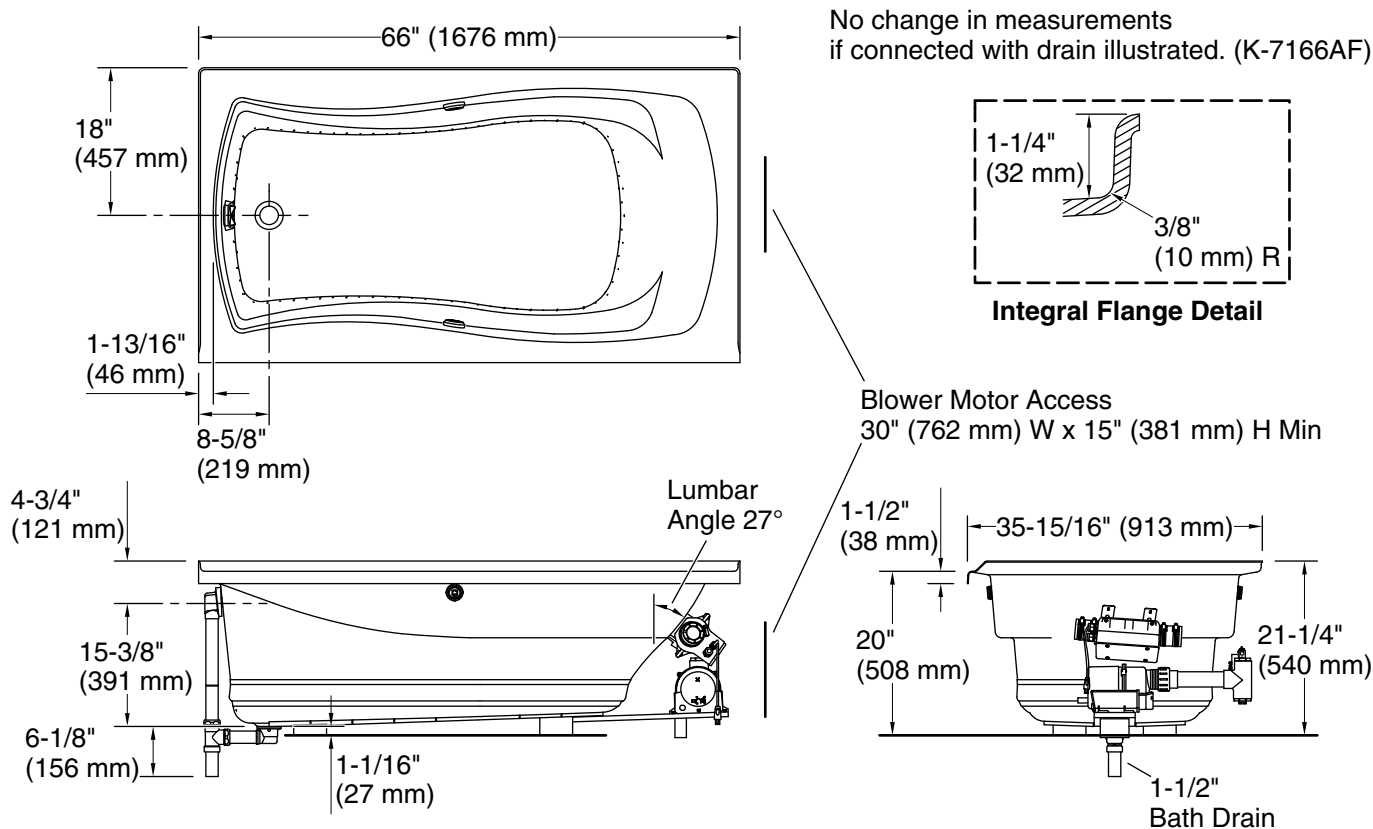

See website for detailed warranty information.

**Available Colors/Finishes**

*Color tiles intended for reference only.*

**Color Code Description**

	0	White
	96	Biscuit

**Mariposa®**  
 66" x 36" alcove Heated BubbleMassage™ air bath  
 with Bask® heated surface, left drain  
**K-1224-GHLW**

Blower, Heated Surface:	120 V, 15 A, 60 Hz
Air bath:	120 V, 15 A, 60 Hz

**Technical Information**

All product dimensions are nominal.

Drain location:	Left
Basin area, bottom:	47-1/8" x 19-11/16" (1196 mm x 500 mm)
Basin area, top:	61-7/16" x 26" (1561 mm x 660 mm)
Weight:	112 lbs (50.8 kg)
Minimum floor load:	56 lbs/ft² (273.4 kg/m²)
Water depth:	13-11/16" (347 mm)
Water capacity:	67 gal (253.6 L)
Electrical component rating:	Blower: 120 V, 10 A, 60 Hz Heated Surface: 120 V, 0.5 A, 60 Hz, 65 W