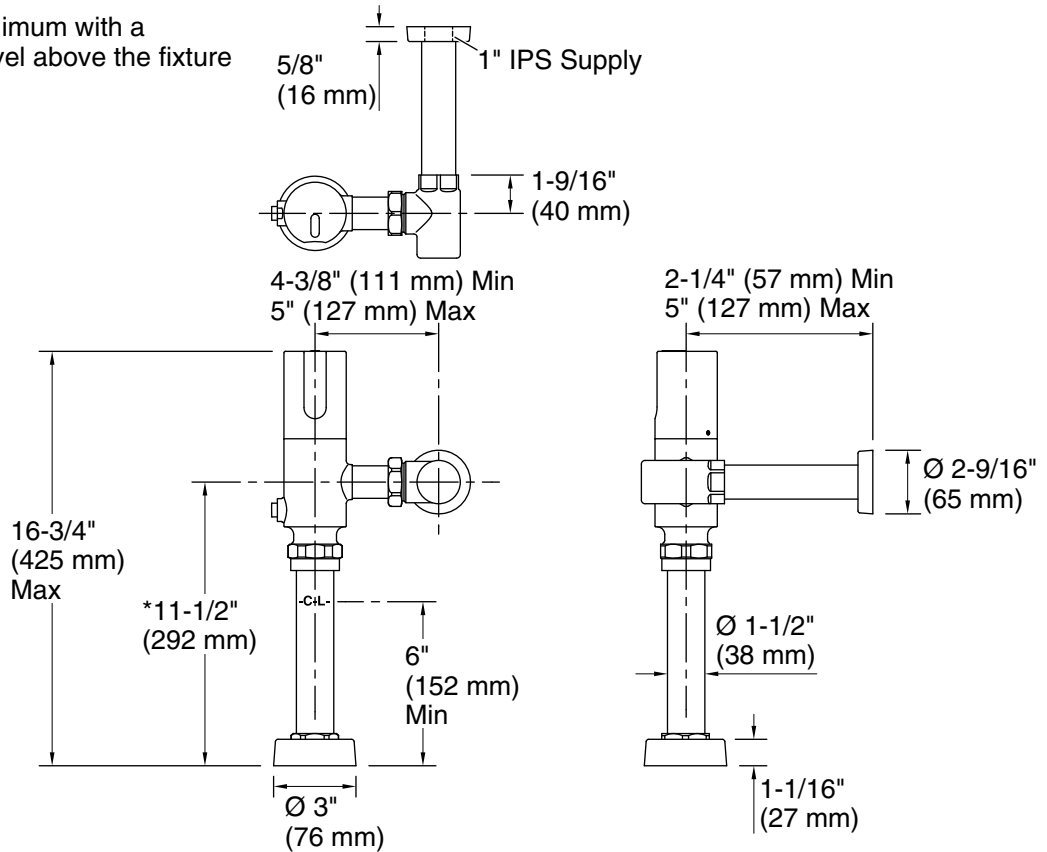

Installation

- Intended for toilet installations with 1-1/2" (38 mm) top spud coupling connection.

Recommended Products/Accessories

K-23723 Faucet cleaner

Optional Products/Accessories

GP1118986 Flushometer Extension Kit

OBC

KOHLER® One-Year Limited Warranty

See website for detailed warranty information.

Available Colors/Finishes

Color tiles intended for reference only.

Color	Code	Description
	CP	Polished Chrome

*10-3/4" (273 mm) minimum with a
6" (152 mm) critical level above the fixture

Technical Information

All product dimensions are nominal.

Fixture pressure 80 psi (551.6 kPa)
max (static):

Pressure and Supply Requirements

Fixture pressure min 35 psi (241.3 kPa)
(static):

Fixture Supply Requirements