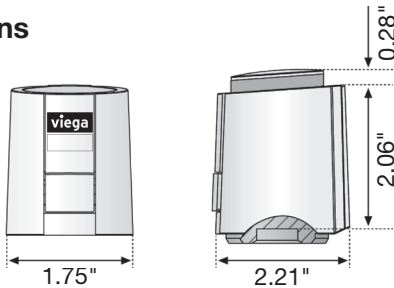

Powerhead for Stainless Manifold (24V 4-wire)

Dimensions

Applications

Powerhead part number 15069 is a 4-wire two position actuator which mounts on the return valve of the stainless manifold. A 24 VAC signal actuates the head to open the valve. The position of the valve is normally closed. Upon opening the valve, the integral SPST contacts close.

The powerhead may be used on both 1 1/4" stainless shut off/ balancing and stainless shut off/ balancing/flow meter manifolds.

Typical applications include circulator control when used with Viega Zone Control 18060 or 18062, boiler heat call (T-T) or control of auxiliary devices requiring end-switch contact closure.

Features

- Integrated micro switch with floating contact
- Light gray in color, Viega logo on front
- Normally closed valve position
- Water resistant
- All around function indicator
- 360° installation position
- Snap-on installation
- Valve adapter concept
- Initially-Open function
- Normally open end switch
- May be installed in any position

Specifications

- Voltage: 24VAC
- Max Inrush Current: 300 mA for 2 minutes maximum
- Operating Power: 1W
- Closing/Opening Time: Approximately 3 minutes
- Stroke: 4 mm
- Actuating Force: 21lbs.
- Weight: 5.5 oz.
- Fluid Temperature: 32°F - 212°F
- End Switch: Normally Open
- Micro Switch: 24VAC/0.5A
- Switching Point: 2mm