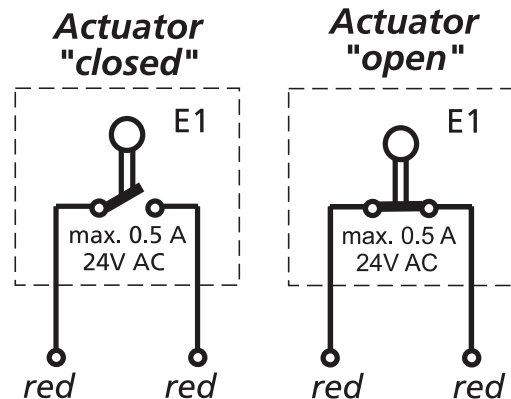

End Switch State

This document subject to updates. For the most current Viega technical literature please visit www.viega.us.
Click Services -> Click Electronic Literature Downloads -> Select Product Line -> Select Desired Document

Viega LLC, 100 N. Broadway, 6th Floor • Wichita, KS 67202 • Ph: 800-976-9819 • Fax: 316-425-7618