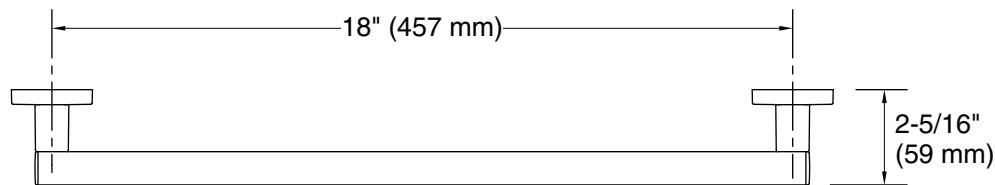

Technical Information

All product dimensions are nominal.

Installation Type: Wall-mount

Material: Zinc, Stainless Steel

Notes

Install this product according to the installation instructions.

WARNING: Risk of personal injury. The wall plates on the grab bar must be mounted to a brace between the wall studs. This will ensure that the weight of the user is adequately supported.

ADA compliant when installed to the specific requirements of these regulations.