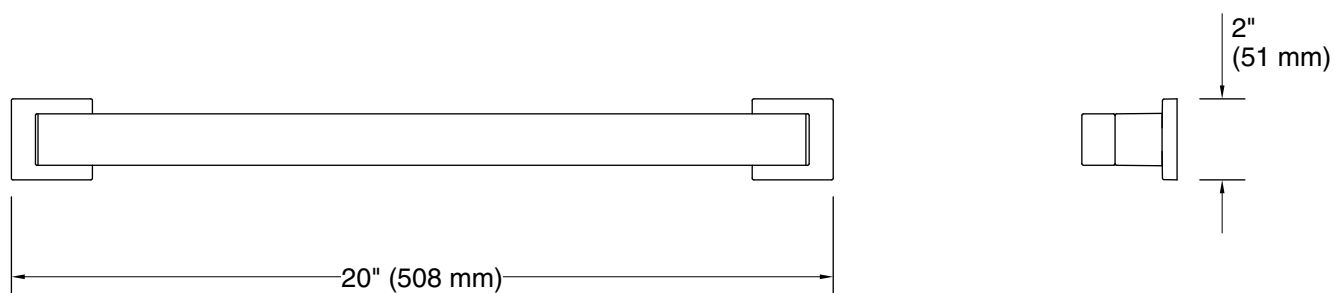

Features

- 18" (457 mm) bar.
- Provides minimum 300 lb load capacity.

Material

- Premium metal construction for durability and reliability.
- KOHLER finishes resist corrosion and tarnishing.

Installation

- Coordinates with other products in the Square collection.
- Installation hardware and template included.

Color tiles intended for reference only.

Color	Code	Description
	CP	Polished Chrome
	BN	Vibrant® Brushed Nickel
	BL	Matte Black
	2MB	Vibrant® Brushed Moderne Brass

Technical Information

All product dimensions are nominal.