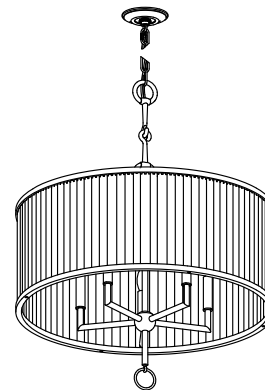

Features

- Uniquely shaped glass shades intersect with decorative metal rings and rods in equestrian-inspired designs.
- A great piece for almost any space — especially in a foyer or dining room.
- Requires five bulbs with candelabra (E12) base; B11 bulb recommended (sold separately).
- Suitable for damp locations, per UL 1598.

Material

- Manufactured with quality materials and complemented with a meticulous finishing process.
- Durable finishes engineered to last and designed to coordinate with KOHLER faucet finishes.

Installation

- Installation hardware included.

Codes/Standards

UL 1598
CSA C22.2 No. 250.0

KOHLER® Indoor Lighting Fixtures Limited Warranty

See website for detailed warranty information.

Available Colors/Finishes

Color tiles intended for reference only.

Color	Code	Description
	2GL	Brushed Moderne Brass