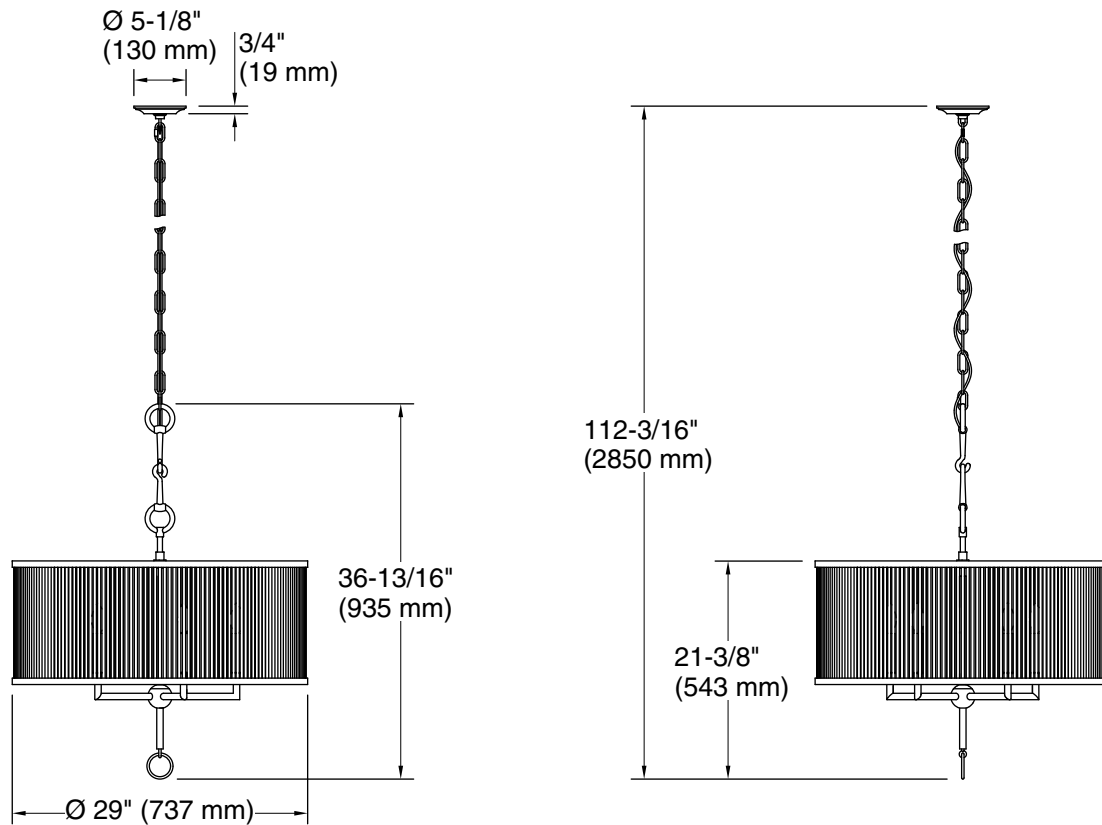

Features

- Uniquely shaped glass shades intersect with decorative metal rings and rods in equestrian-inspired designs.
- A great piece for almost any space — especially in a foyer or dining room.
- Requires five bulbs with candelabra (E12) base; B11 bulb recommended (sold separately).
- Suitable for damp locations, per UL 1598.

Color	Code	Description
	2GL	Brushed Moderne Brass

Required Electrical Service

One circuit required.

120 V, 60 Hz

Technical Information

All product dimensions are nominal.

Installation Type:	Ceiling-mount
Material:	Steel, Brass, Glass
Number of Lights:	5
Lighting Type:	Socket-based
Socket Type:	E-12 Candelabra
Number of Shades:	188
Shade Type:	Glass - clear
Hanging Type:	Chain
Height:	38-3/4" (984 mm) - 110-3/4" (2813 mm)