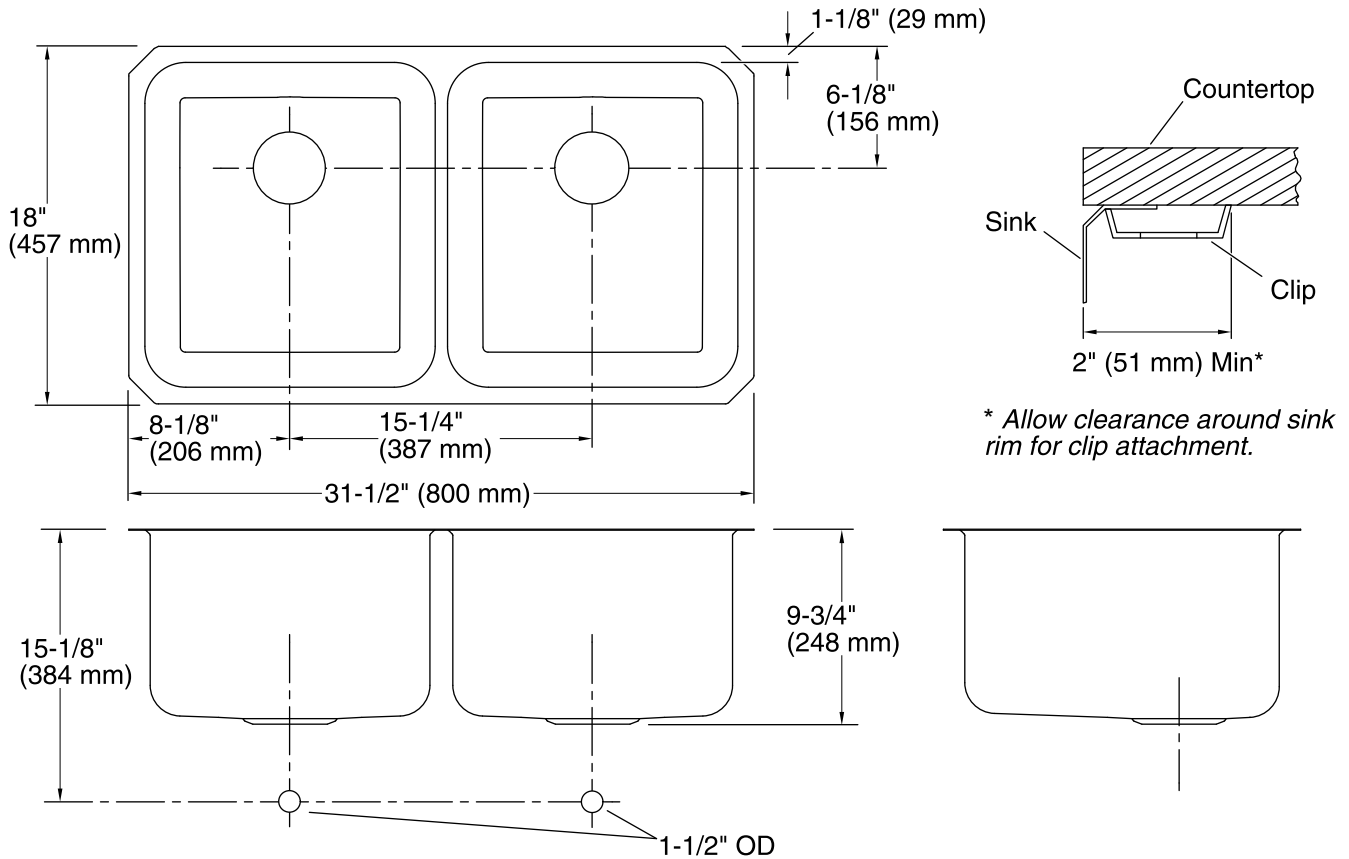

### Features

- 36-inch minimum base cabinet width.
- Double equal bowls.
- 9-1/2-inch depth provides generous workspace.
- No faucet holes.
- Rear drain increases workspace in the sink and storage space underneath.
- SilentShield® sound-absorption technology offers quieter performance.
- Includes installation hardware.

### Technical Information

All product dimensions are nominal.

Bowl configuration: Double equal

Installation: Under-mount

Bowl area (Left): Length: 14" (356 mm)  
Width: 15-3/4" (400 mm)  
Bowl depth: 9-1/2" (241 mm)  
Water depth: 9-1/2" (241 mm)

Bowl area (Right): Length: 14" (356 mm)  
Width: 15-3/4" (400 mm)  
Bowl depth: 9-1/2" (241 mm)  
Water depth: 9-1/2" (241 mm)

Drain hole: 3-3/4" (94 mm)

Template: 1221369-7, required, included