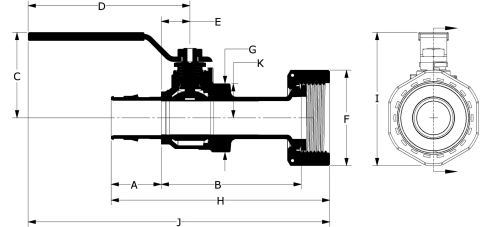

Part name	Part no.	A [inch]	B [inch]	C [inch]	D [inch]	E [inch]	F [inch]	G [inch]	H [inch]	I [inch]	J [inch]
ProPEX LF Brass Ball Valve, 1/2" PEX x 1/2" Copper Adapter	LF4805050	0.709	0.886	1.091	0.866	0.539	0.955	0.827	2.098	1.504	1.717
ProPEX LF Brass Ball Valve, 3/4" PEX x 3/4" Copper Adapter	LF4807575	0.945	1.181	1.27	0.866	0.693	1.22	0.945	2.882	1.769	2.11