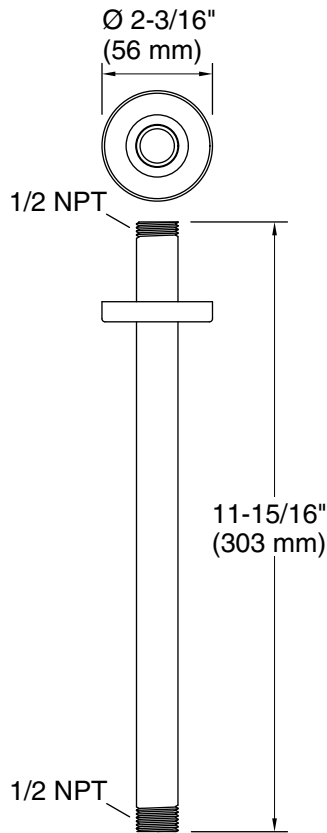

Features

- Compatible only with single-function rainheads
- 12" (305 mm) straight shower arm

Material

- Brass construction ensures durability and reliability
- KOHLER finishes resist corrosion and tarnishing

Installation

- 1/2 -14 NPT connection
- Ceiling-mount

Recommended Products/Accessories

K-23723 Faucet cleaner

Codes/Standards

None Applicable

KOHLER® Faucet Lifetime Limited Warranty

See website for detailed warranty information.

Technical Information

All product dimensions are nominal.