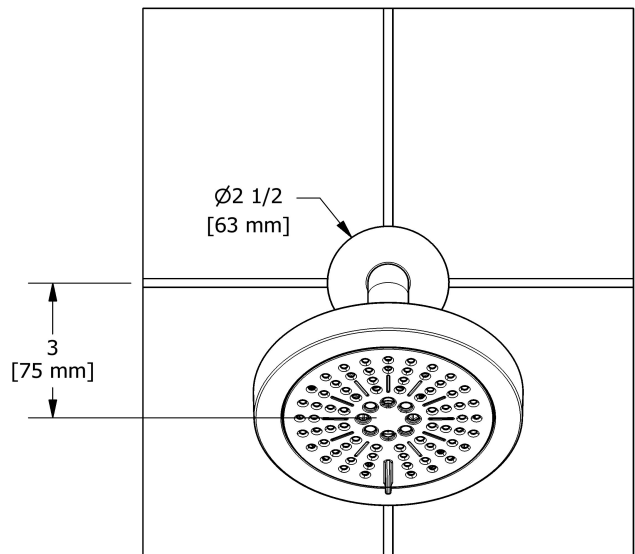

Sizes, models and finishes may differ from those presented.

Warranty

This **Riobel Inc.** product you have purchased carries a Limited Lifetime Warranty on the chrome, PVD finish, blacks and all working parts and is guaranteed from the initial purchase date against all manufacturing defects. All other finishes, including plastic components, are guaranteed for one year. All electric and/or electronic parts are covered by a 5-year limited warranty.

Customer Service

Ontario, West Canada : 888-287-5354 Quebec, Maritimes, United States : 866-473-8442