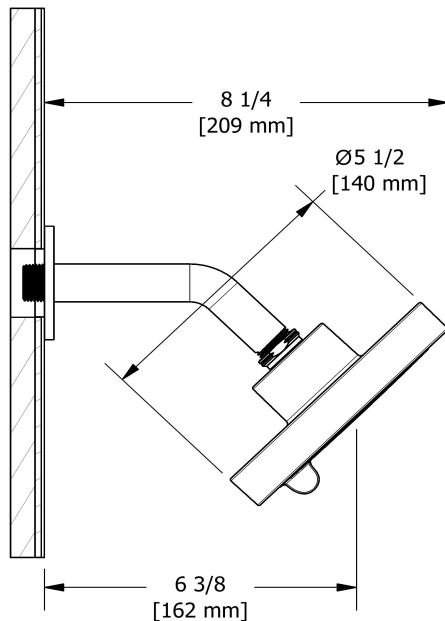

Sizes, models and finishes may differ from those presented.

Warranty

This **Riobel Inc.** product you have purchased carries a Limited Lifetime Warranty on the chrome, PVD finish, blacks and all working parts and is guaranteed from the initial purchase date against all manufacturing defects. All other finishes, including plastic components, are guaranteed for one year. All electric and/or electronic parts are covered by a 5-year limited warranty.

Customer Service

Ontario, West Canada : 888-287-5354 Quebec, Maritimes, United States : 866-473-8442