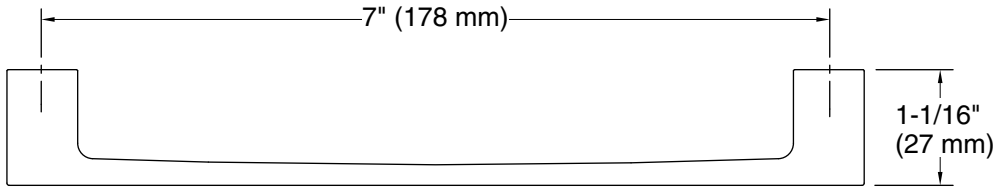

Technical Information

All product dimensions are nominal.

Installation Type: Cabinet mount

Material: Zinc

Notes

Install this product in accordance with the installation instructions.